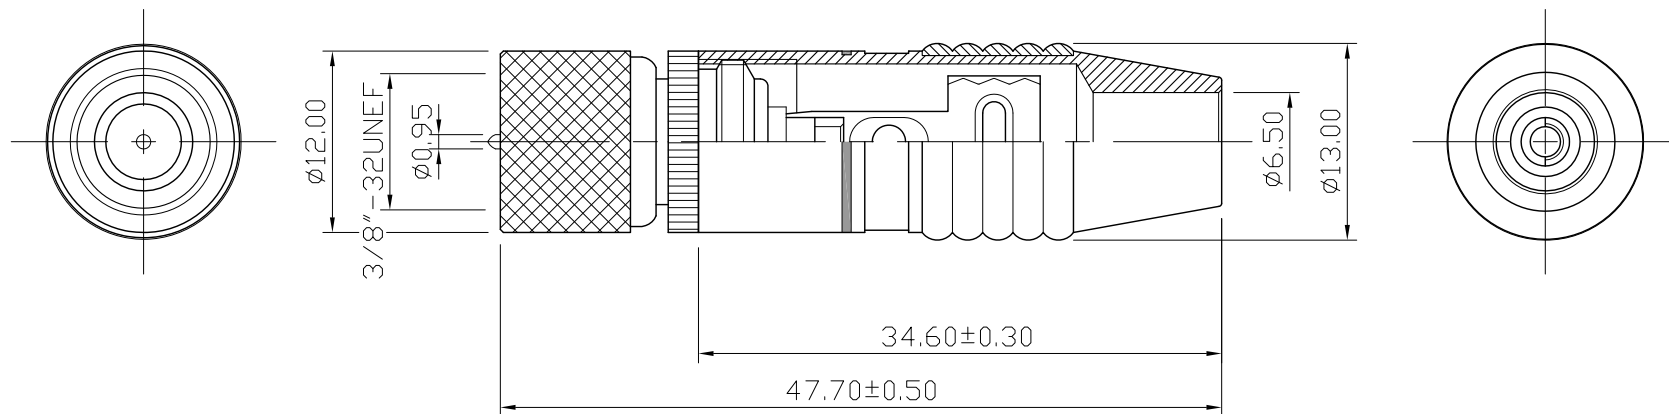

No.	DATE	DESCRIPTION	REV
△	2009. 07. 10	Drawing to renew 圖面更新	A

S 1 : 1

-	color ring	1	PVC	red/black/blue white/yellow/green	
-	ring	1	brass	gold	
-	shell	1	brass	satin chrome	
-	washer	1	brass	gold	
-	shell	1	brass	gold	
-	clip	1	brass	gold	
-	insulator	1	PTFE	white	
-	contact pin	1	brass	gold	
-	boby	1	brass	gold	
NO.	Description	Unit	Materials	Finish	Drawing No.

DIMENSIONS ARE IN
MILLIMETERS
UNLESS OTHRWISE PECIFIED
TOLERANCES
(一般公差)
$0.5\sim 6 = \pm 0.2$
$>6\sim 30 = \pm 0.4$
$>30\sim 120 = \pm 0.6$
$>120\sim 315 = \pm 1$
$>315\sim 1000 = \pm 1.6$
ANGLES(角度) = $\pm 5^\circ$

DRAWING NO.

TV-106CG-TEF(75)-RD/BK/BE/WE/YW/GN-6.5

FILE NO. DRAWINGAUDIO\TV\TV-106CG-TEF(75)-BK/RD/BE/WE/YW/GN-6.5

SCALE 2 : 1 UNIT MM