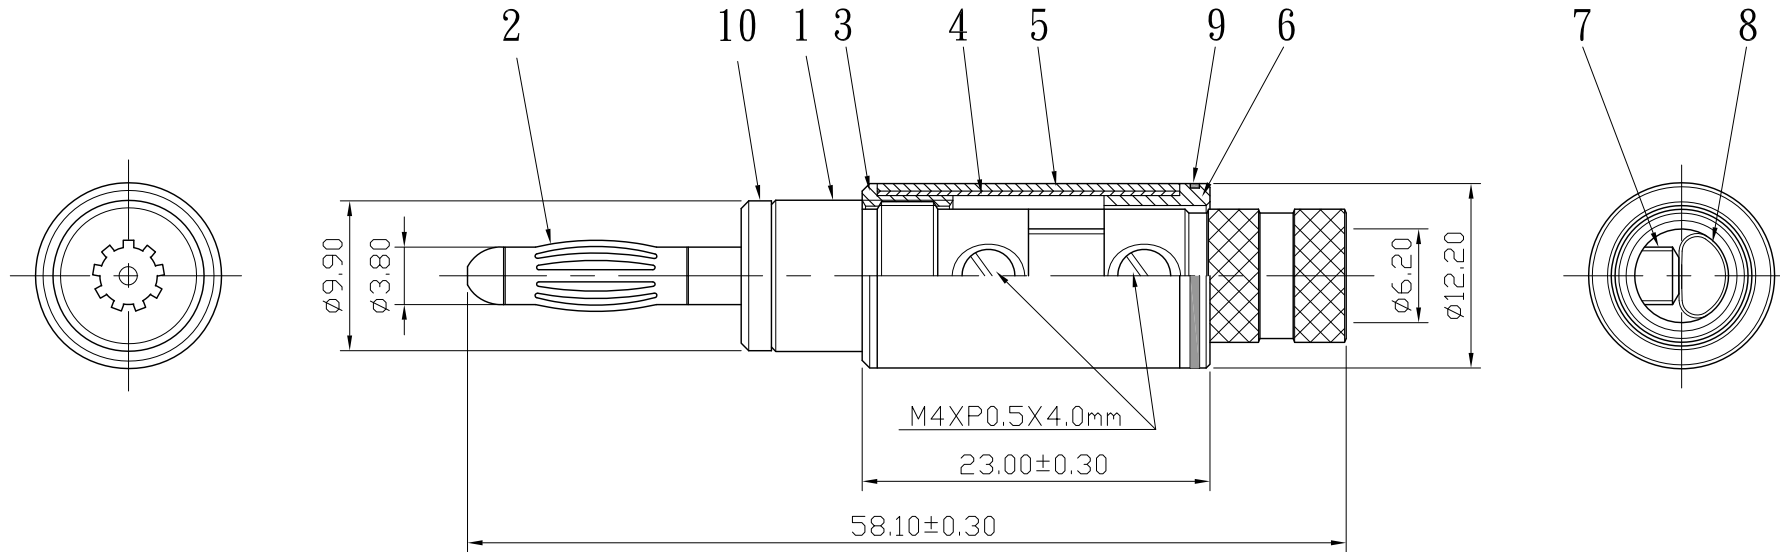

REMARK : RoHS REQUIREMENT APPLIED
(符合RoHS)

S 1 : 1

10	headlock	1	brass	gold	
9	color ring	1	dripping	red/black/blue white/yellow/green	
8	sleeve	1	pvc	transparent	
7	screw	2	brass	gold	SCREW-104G-M4XP0.5X4.0mm
6	sleeve	1	brass	gold	
5	shell	1	black carbon fiber	nature	
4	tube	1	brass	nature	
3	headlock	1	brass	gold	
2	contact pin	1	beryllium copper	gold	
1	body	1	brass	gold	
NO.	Description	Unit	Materials	Finish	Drawing No.

DIMENSIONS ARE IN MILLIMETERS		
UNLESS OTHERWISE PECIFIED TOLERANCES (一般公差)		
0.5~6	= ±0.2	
>6~30	= ±0.4	
>30~120	= ±0.6	
>120~315	= ±1	
>315~1000	= ±1.6	
ANGLES(角度) = ±5°		
SCALE	2 : 1	UNIT
		MM

CHECKED	
DRAWN	Jim
DATE	2011. 11. 11