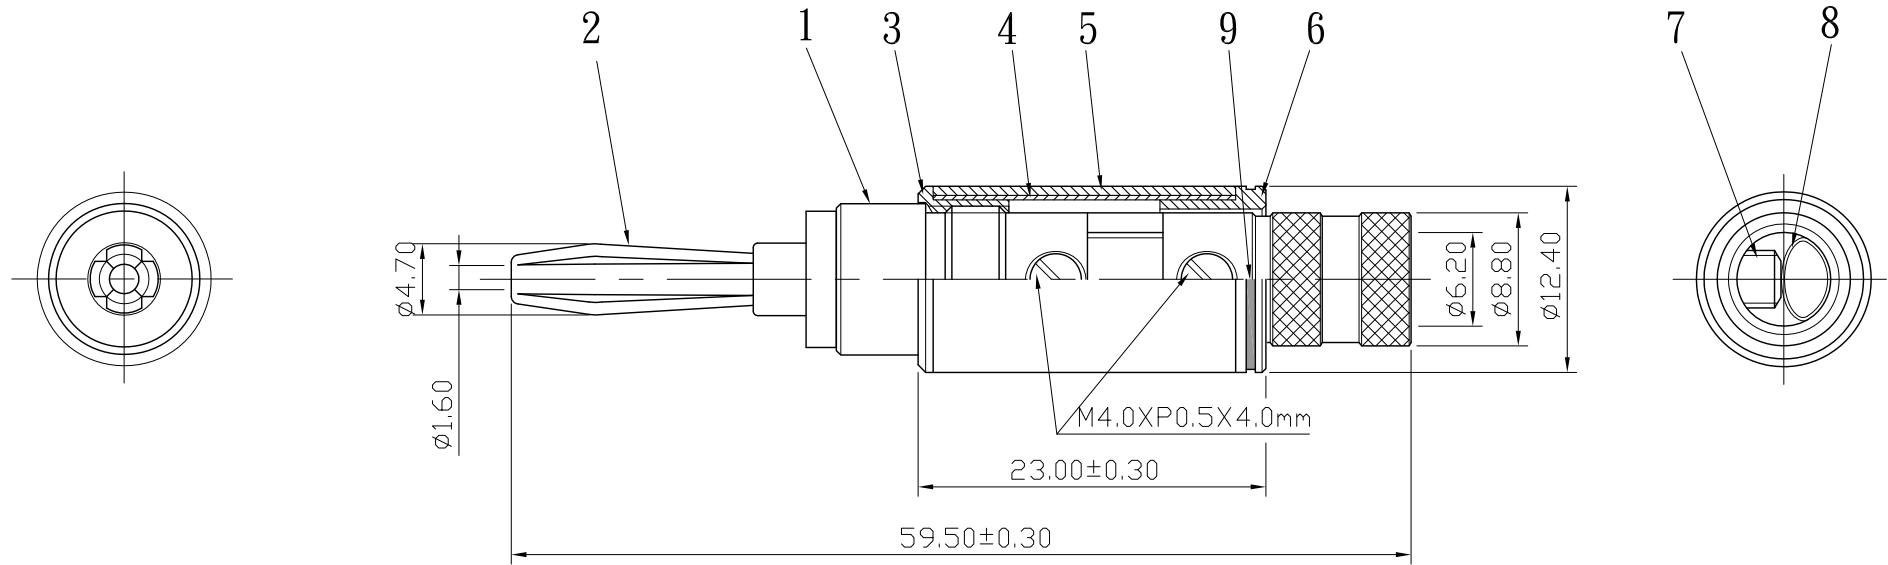

No.	DATE	DESCRIPTION	REV
△1	2010. 02. 04	Drawing to renew 圖面更新	A
△2	2014. 03. 06	Drawing to renew 圖面更新	B

S 1 : 1

9	color ring	1	dripping	red/black/blue white/yellow/green	
8	sleeve	1	pvc	transparent	
7	screw	2	brass	gold	SCREW-104G-M4XP0.5X4.0mm
6	sleeve	1	brass	gold	
5	shell	1	black carbon fiber	nature	
4	tube	1	brass	nature	
3	headlock	1	brass	gold	
2	contact pin	1	brass	gold	
1	body	1	brass	gold	
NO.	Description	Unit	Materials	Finish	Drawing No.

DIMENSIONS ARE IN MILLIMETERS		
UNLESS OTHERWISE SPECIFIED TOLERANCES (一般公差)		
0.5~6	= ±0.2	
>6~30	= ±0.4	
>30~120	= ±0.6	
>120~315	= ±1	
>315~1000	= ±1.6	
ANGLES(角度) = ±5°		
SCALE	2 : 1	
UNIT	MM	

CHECKED	
DRAWN	Jim
DATE	2010. 01. 21