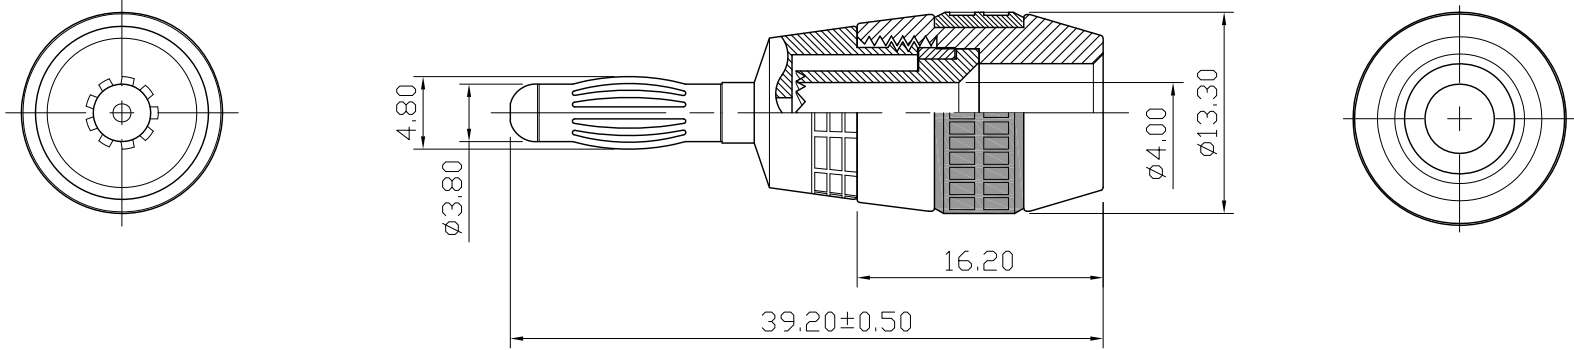

REMARK : RoHS REQUIREMENT APPLIED  
(符合RoHS)

S 1 : 1

-						DIMENSIONS ARE IN MILLIMETERS  UNLESS OTHERWISE PECIFIED TOLERANCES (一般公差) 0.5~6 = ±0.2 >6~30 = ±0.4 >30~120 = ±0.6 >120~315 = ±1 >315~1000 = ±1.6 ANGLES(角度) = ±5°	CHECKED	 雅鈦企業有限公司 Aec Connectors Co., Ltd.	
-	contact pin	1	beryllium copper	gold			DRAWN <i>Lala</i>		TITLE BANANA PLUG
-	ring	1	brass	gold					DATE 2008.09.04
-	body	1	brass	gold				FILE NO. DRAWING\AUDIO\BP\BP-330MBCG(BeCu)-BK/RD-4.0	
-	color ring	1	rubber	black/red					
-	shell	1	brass	matte black coated					
-	body	1	brass	gold					
NO.	Description	Unit	Materials	Finish	Drawing No.	SCALE	2 : 1	UNIT	MM