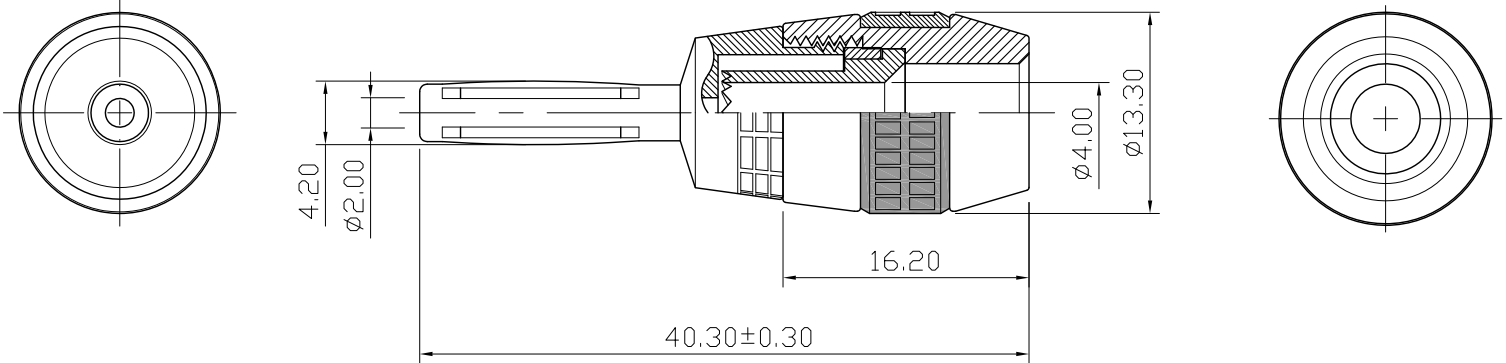

REMARK : RoHS REQUIREMENT APPLIED
(符合RoHS)

S 1 : 1

-						DIMENSIONS ARE IN MILLIMETERS UNLESS OTHERWISE PECIFIED TOLERANCES (一般公差) 0.5~6 = ±0.2 >6~30 = ±0.4 >30~120 = ±0.6 >120~315 = ±1 >315~1000 = ±1.6 ANGLES(角度) = ±5°	CHECKED	 雅鈦企業有限公司 Aec Connectors Co., Ltd.	
-	ring	1	brass	gold			DRAWN		TITLE
-	body	1	brass	gold			<i>Lala</i>		BANANA PLUG
-	color ring	1	rubber	black/red			DATE	DRAWING NO.	
-	shell	1	brass	matte black coated			2008.09.04	BP-328MBCG-BK/RD-4.0	
-	body	1	brass	gold				FILE NO. DRAWINGAUDIO\BP\BP-328MBCG-BK/RD-4.0	
NO.	Description	Unit	Materials	Finish	Drawing No.	SCALE	2 : 1	UNIT	MM