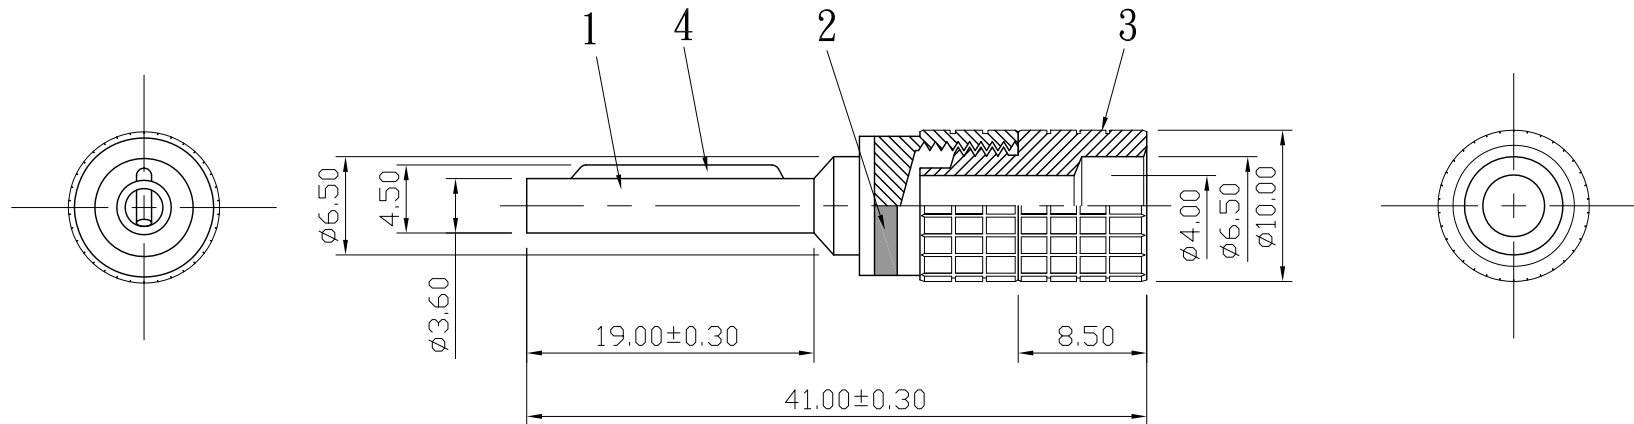

No.	DATE	DESCRIPTION	REV
△1	2010. 07. 30	Revised drawing	A
△2	2014. 04. 21	Material for change 材質變更	B

REMARK : RoHS REQUIREMENT APPLIED  
(符合RoHS)

S 1 : 1

7						DIMENSIONS ARE IN MILLIMETERS  UNLESS OTHERWISE SPECIFIED TOLERANCES (一般公差) 0.5~6 = ±0.2 >6~30 = ±0.4 >30~120 = ±0.6 >120~315 = ±1 >315~1000 = ±1.6 ANGLES(角度) = ±5°	CHECKED	 <b>雅鈦企業有限公司</b> Aec Connectors Co., Ltd.
6					DRAWN		TITLE	
5					<i>Jim</i>		BANANA PLUG	
4	spring	1	steel	gold			DRAWING NO.	
3	headlock	1	brass	gold			BP-206GG-RD/BK/BE/WE/YW/GN-6.5	
2	color ring	1	painting	red/black/blue white/yellow/green		DATE	FILE NO.	
1	body	1	brass	gold		2010. 07. 30	DRAWING\AUDIO\BP\BP-206GG-RD/BK/BE/WE/YW/GN-6.5	
NO.	Description	Unit	Materials	Finish	Drawing No.	SCALE	UNIT	MM
						2 : 1		