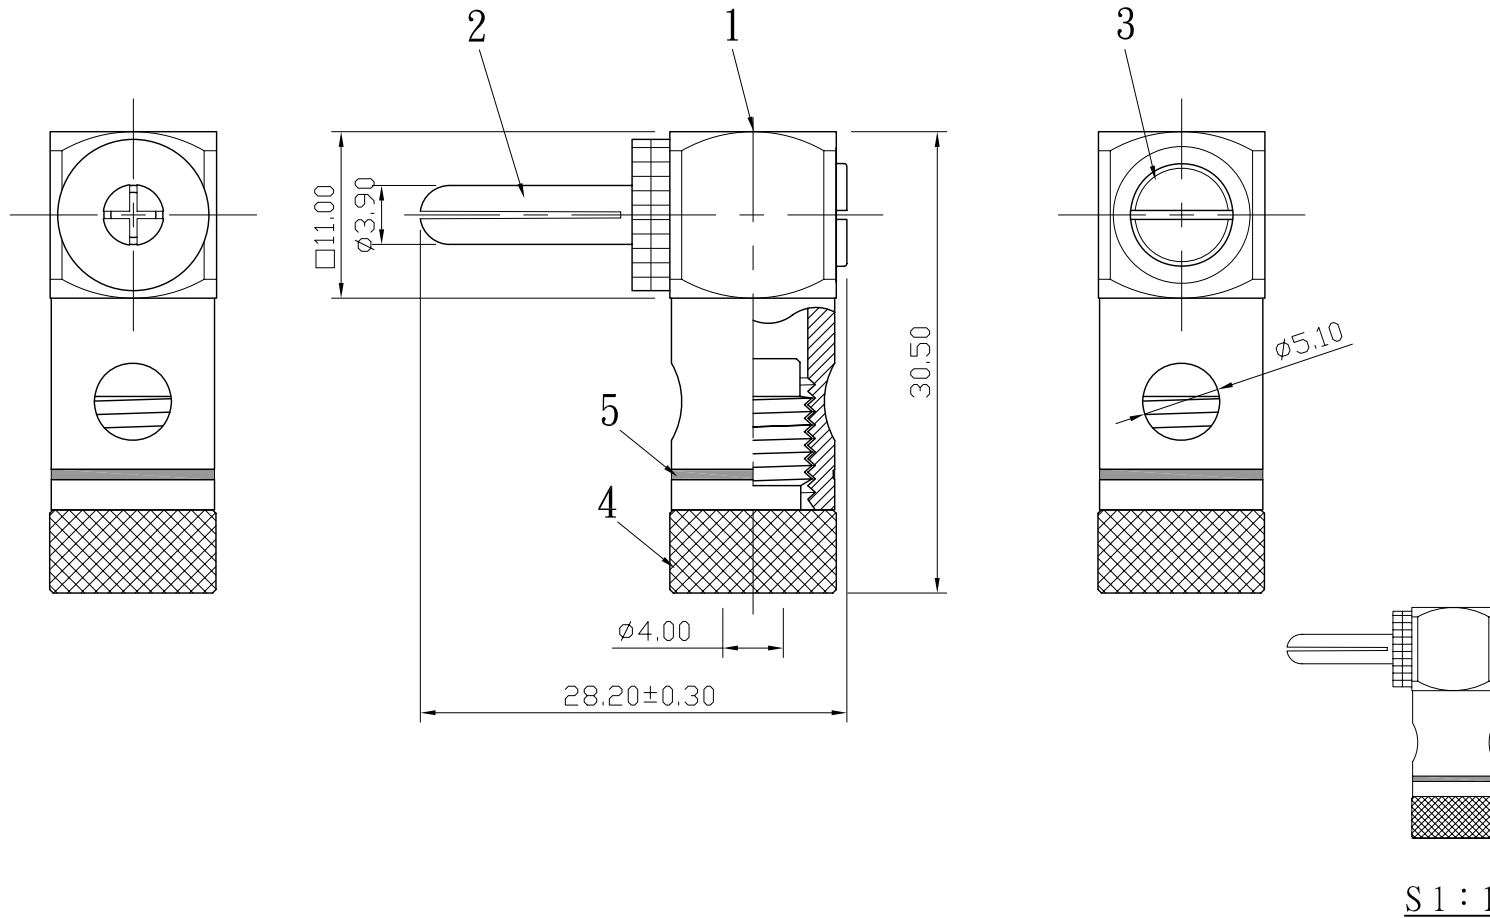

REMARK : RoHS REQUIREMENT APPLIED  
(符合RoHS)

NO.	Description	Unit	Materials	Finish	Drawing No.	SCALE	2 : 1	UNIT	MM	DATE	2007. 11. 22	FILE NO.	DRAWING\AUDIO\BP\BP-203GsbG-SH5.1-RD/BK/BE/WE/YW/GN-4.0
7						DIMENSIONS ARE IN MILLIMETERS UNLESS OTHERWISE PECIFIED TOLERANCES (一般公差) 0.5~6 = ±0.2 >6~30 = ±0.4 >30~120 = ±0.6 >120~315 = ±1 >315~1000 = ±1.6 ANGLES(角度) = ±5°				APPROVED	 雅鈦企業有限公司 Aec Connectors Co., Ltd.		
6					CHECKED					TITLE		BANANA PLUG	
5	color ring	1	pvc	red/black/blue white/yellow/green						DRAWN	DRAWING NO.	BP-203GsbG-SH5.1-RD/BK/BE/WE/YW/GN-4.0	
4	headlock	1	brass	gold						<i>Lala</i>			
3	cover	1	brass	gold									
2	contact pin	1	brass	gold									
1	body	1	brass	sandblast gold									