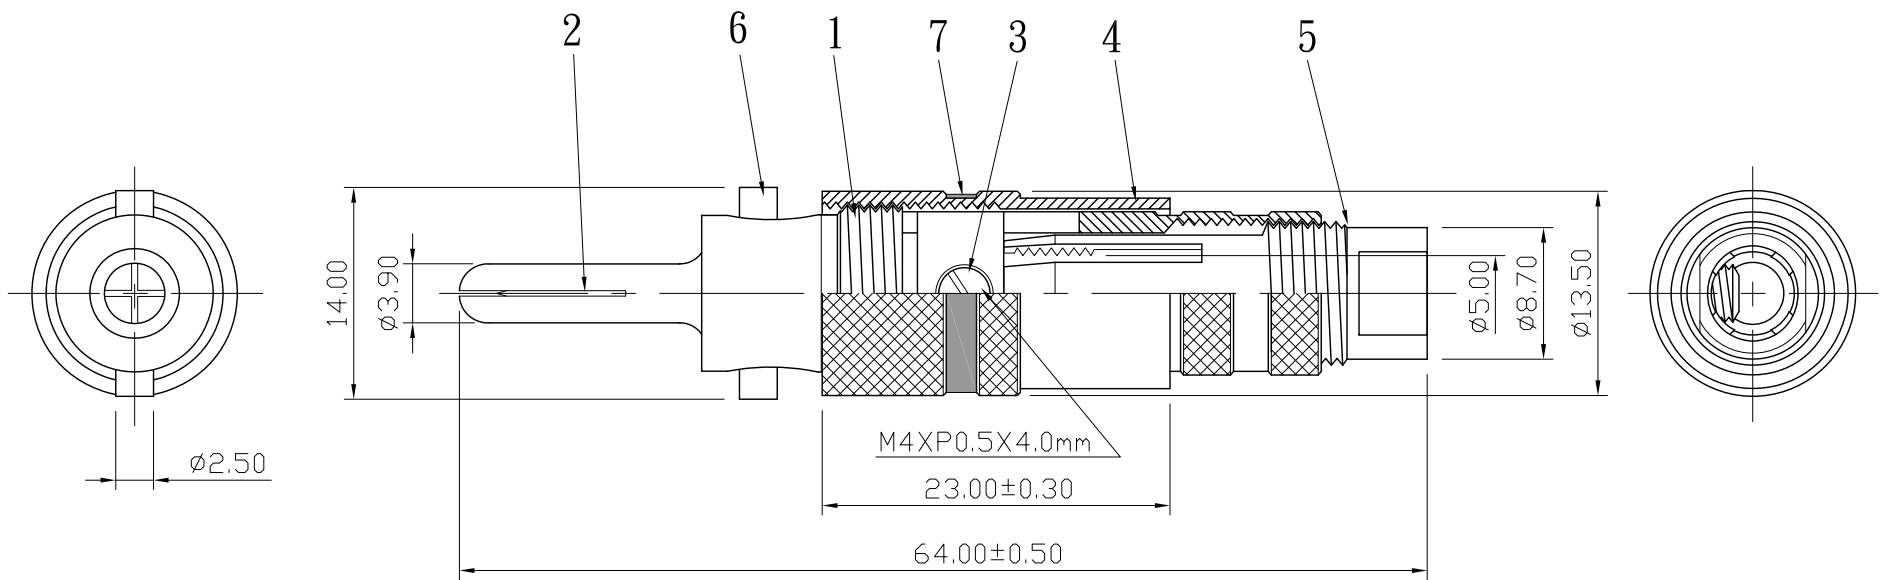

REMARK : RoHS REQUIREMENT APPLIED
(符合RoHS)

S 1 : 1

7	color ring	1	pvc	black/red/white		DIMENSIONS ARE IN MILLIMETERS UNLESS OTHERWISE PECIFIED TOLERANCES (一般公差) 0.5~6 = ±0.2 >6~30 = ±0.4 >30~120 = ±0.6 >120~315 = ±1 >315~1000 = ±1.6 ANGLES(角度) = ±5°	CHECKED DRAWN <i>Tina</i> DATE 2008. 01. 22	 雅鈦企業有限公司 Aec Connectors Co., Ltd.	
6	cleat	1	brass	gold					
5	headlock	1	brass	gold					
4	shell	1	brass	zinc alloy					
3	screw	1	brass	gold	SCREW-104G-M4XP0.5X4.0mm				
2	contact pin	1	brass	gold					
1	body	1	brass	gold			TITLE	BANANA PLUG	
							DRAWING NO.	BP-104ZAG-BK/RD/WE-5.0	
							FILE NO.	DRAWING\AUDIO\BP\BP-104ZAG-BK/RD/WE-5.0	
NO.	Description	Unit	Materials	Finish	Drawing No.	SCALE	2 : 1	UNIT	MM