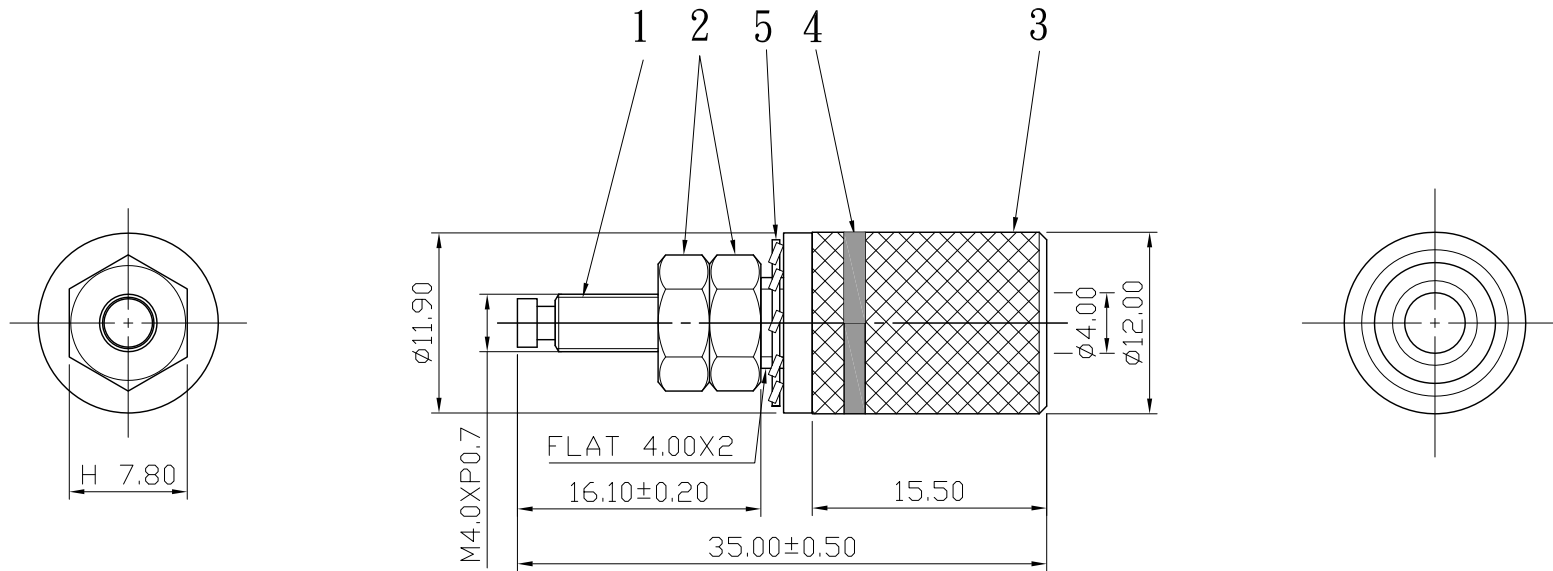

No.	DATE	DESCRIPTION	REV
△	2014. 12. 17	Drawing updated (圖面更新)	A

REMARK : RoHS REQUIREMENT APPLIED
(符合RoHS)

S 1 : 1

-						DIMENSIONS ARE IN MILLIMETERS	CHECKED	 雅鈦企業有限公司 Aec Connectors Co., Ltd.	
-									UNLESS OTHERWISE SPECIFIED TOLERANCES (一般公差)
5	washer	1	iron	gold		0.5~6 = ±0.2	DRAWN	BINDING POST	
4	color ring	1	pvc	red/black/blue white/yellow/green		>6~30 = ±0.4			Sun
3	headlock	1	brass	gold		>30~120 = ±0.6	DATE	BI-116GG-A-RD/BK/BE/WE/YW/GN-15mm	
2	nut	2	iron	gold		>120~315 = ±1	2008. 01. 07	FILE NO.	
1	body	1	brass	gold		>315~1000 = ±1.6			DRAWING\AUDIO\BI\BI-116GG-A-RD/BK/BE/WE/YW/GN-15mm
NO.	Description	Unit	Materials	Finish	Drawing No.	SCALE	2 : 1	UNIT	MM