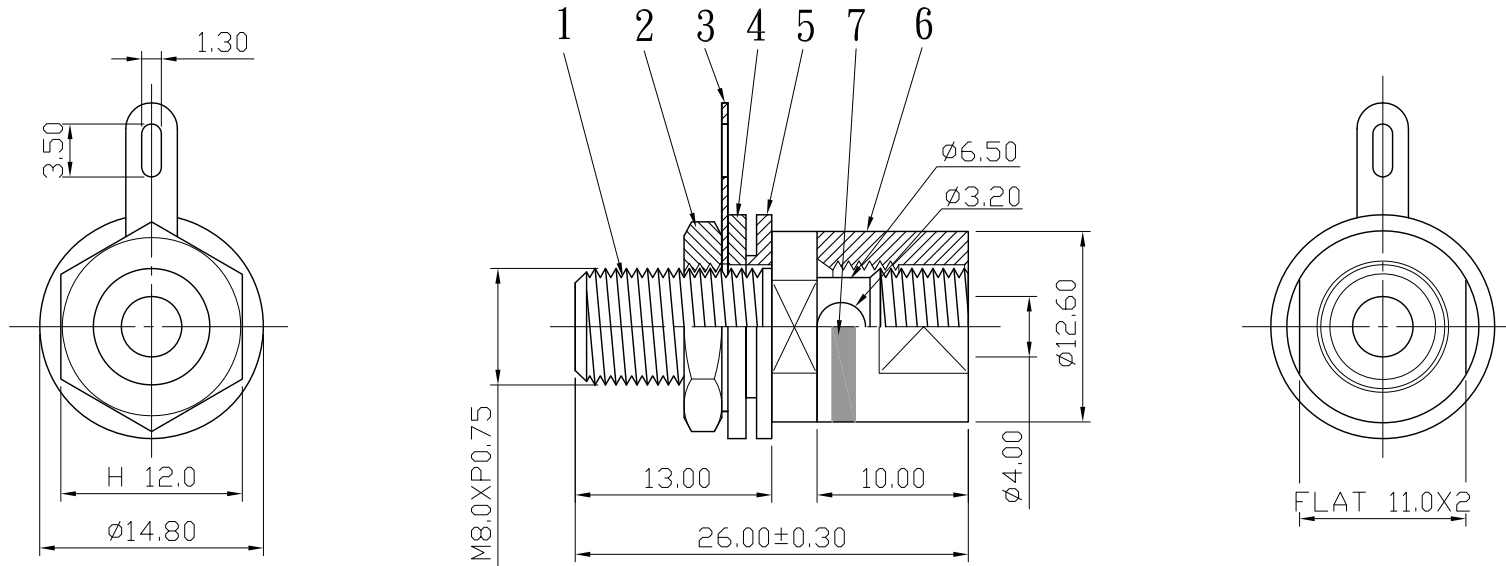

REMARK : RoHS REQUIREMENT APPLIED
(符合RoHS)

S 1 : 1

7	color ring	1	painting	red/black/blue white/yellow/green		DIMENSIONS ARE IN MILLIMETERS UNLESS OTHERWISE PECIFIED TOLERANCES (一般公差) 0.5~6 = ±0.2 >6~30 = ±0.4 >30~120 = ±0.6 >120~315 = ±1 >315~1000 = ±1.6 ANGLES(角度) = ±5°	CHECKED	 雅鈦企業有限公司 Aec Connectors Co., Ltd.	
6	header lock	1	brass	gold			DRAWN		TITLE
5	washer	1	plastic	white			<i>Lala</i>		BIDING POST
4	washer	1	plastic	white			DATE	DRAWING NO.	
3	solder tab	1	bronze	gold			2008.01.05	BI-115GG-RD/BK/BE/WE/YW/GN-15mm	
2	hexagon nut	1	brass	gold				FILE NO. DRAWING\AUDIO\BI\BI-115GG-RD/BK/BE/WE/YW/GN-15mm	
1	body	1	brass	gold					
NO.	Description	Unit	Materials	Finish	Drawing No.	SCALE	2 : 1	UNIT	MM