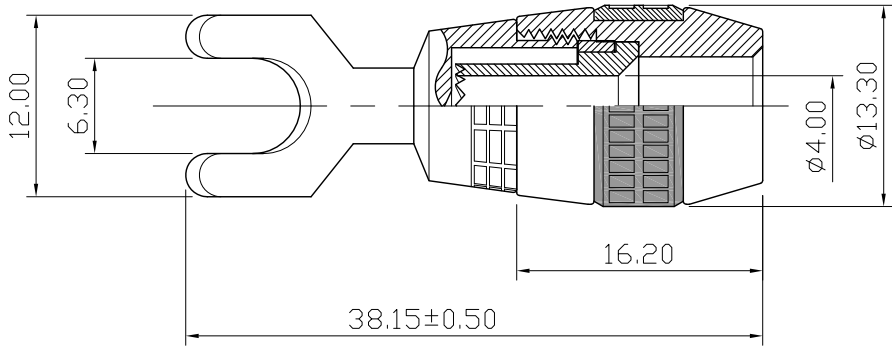

REMARK : RoHS REQUIREMENT APPLIED  
(符合RoHS)

S 1 : 1

-						DIMENSIONS ARE IN MILLIMETERS	CHECKED	 <b>雅鈦企業有限公司</b> Aec Connectors Co., Ltd.	
-									UNLESS OTHERWISE SPECIFIED TOLERANCES (一般公差)
-	ring	1	brass	gold		0.5~6 = ±0.2	DRAWN <i>Lala</i>	TITLE CABLE TERMINAL	
-	body	1	brass	gold		>6~30 = ±0.4		DRAWING NO. CT-308MBCG-6.3-30-RD/BK-4.0	
-	color ring	1	rubber	black/red		>30~120 = ±0.6	DATE 2008. 12. 12	FILE NO. DRAWING\AUDIO\CT\CT-308MBCG-6.3-30-RD/BK-4.0	
-	shell	1	brass	matte black coated		>120~315 = ±1			
-	body	1	brass	gold		>315~1000 = ±1.6			
NO.	Description	Unit	Materials	Finish	Drawing No.	SCALE	2 : 1	UNIT	MM