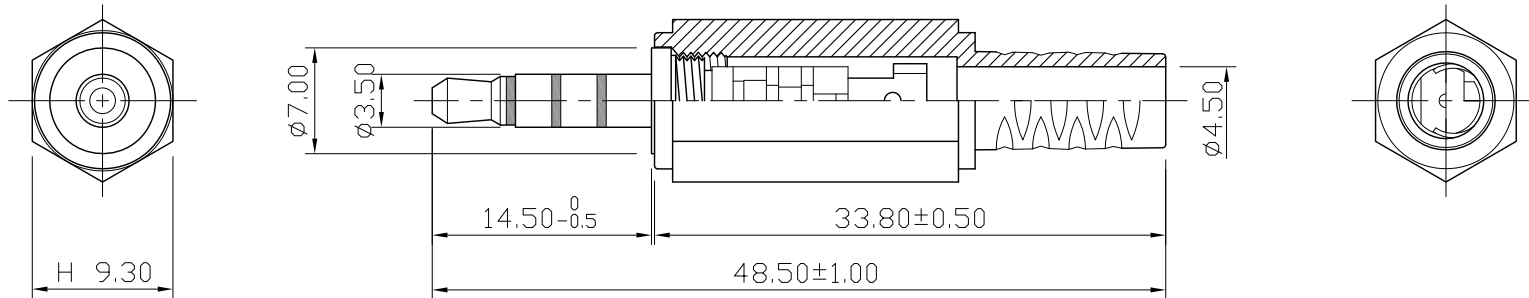

REMARK : RoHS REQUIREMENT APPLIED
(符合RoHS)

S 1 : 1

-	shell	1	plastic	black		DIMENSIONS ARE IN MILLIMETERS UNLESS OTHERWISE PECIFIED TOLERANCES (一般公差) 0.5~6 = ±0.2 >6~30 = ±0.4 >30~120 = ±0.6 >120~315 = ±1 >315~1000 = ±1.6 ANGLES(角度) = ±5°	CHECKED	 雅鈦企業有限公司 Aec Connectors Co., Ltd.	
-	clip	1	brass	gold					DRAWN <i>Sun</i>
-	insulator	1	plastic	black			TITLE AUDIO PLUG		
-	contact pin	1	brass	gold			DATE 2015. 01. 21		DRAWING NO. AP3.5Mini-252BKPLG-4Pole-4.5
-	body	1	brass	gold					FILE NO. DRAWING\AUDIO\AP\AP3.5Mini-252BKPLG-4Pole-4.5
-	body	1	brass	gold					
-	body	1	brass	gold					
-	body	1	brass	gold					
NO.	Description	Unit	Materials	Finish	Drawing No.		SCALE		2 : 1