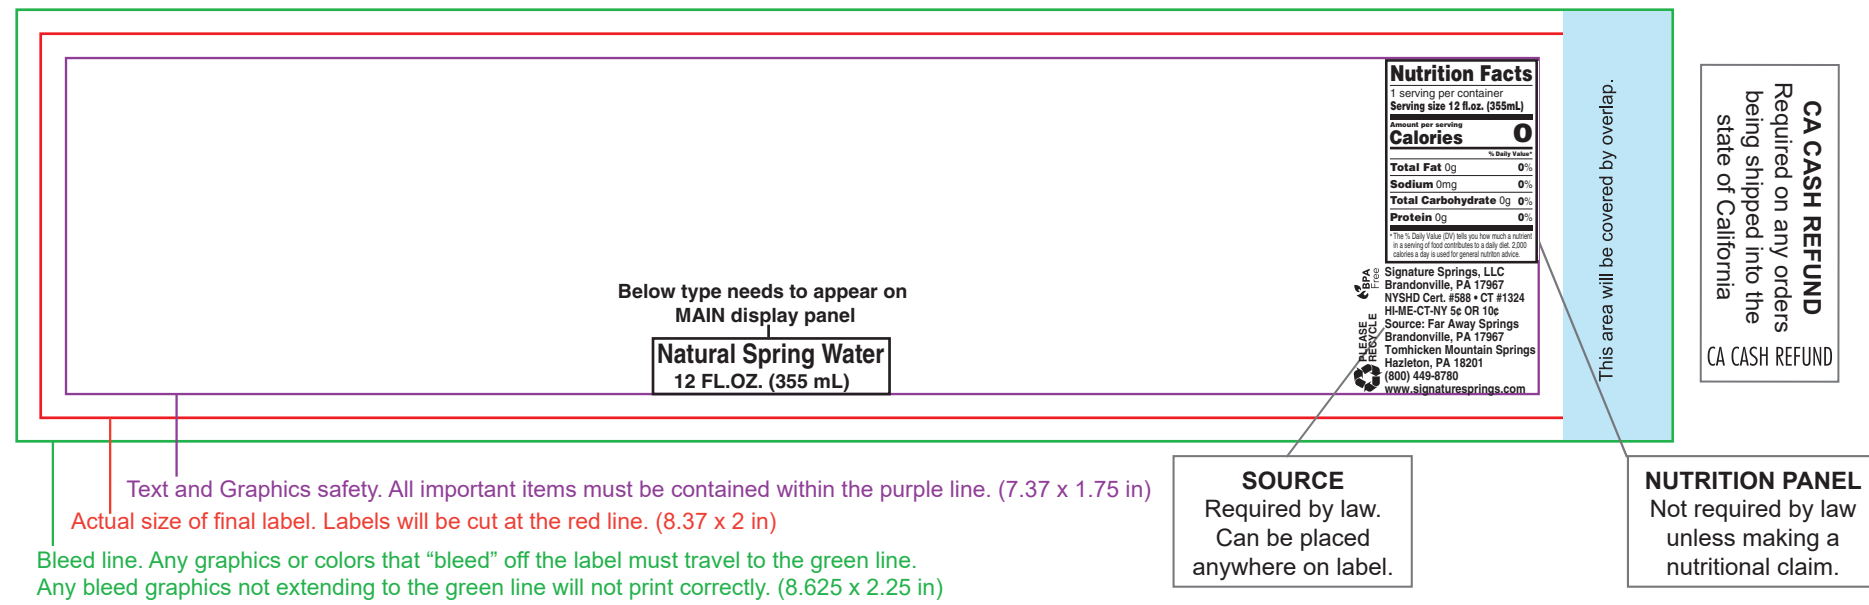

# WATER LABEL TEMPLATE - ART GUIDELINES

12 oz (355 mL) 1 Serving  
 Full-Wrap, Four-Color Waterproof Label.

## IMPORTANT INSTRUCTIONS