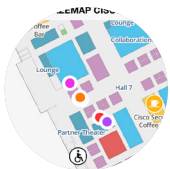

We allow you to control and manage the data in your maps

DEVELOPER APIS

Build more solutions on top of our maps

MAP EXPORT

Easily export map images for use in other contexts

IOT PLATFORM

Use MazeMap as your map platform for IoT projects

FIND MY FRIENDS

Locate colleagues and co-students in large spaces

PRIVATE MAPS

Password protected maps, not accessible for the general audience

MEETING ROOM VISUALISATION

Book meeting rooms intuitively and visualize capacity in real time