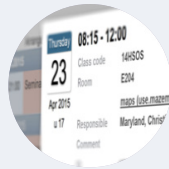

SYSTEM INTEGRATION

We add value to existing systems with easy integration possibilities