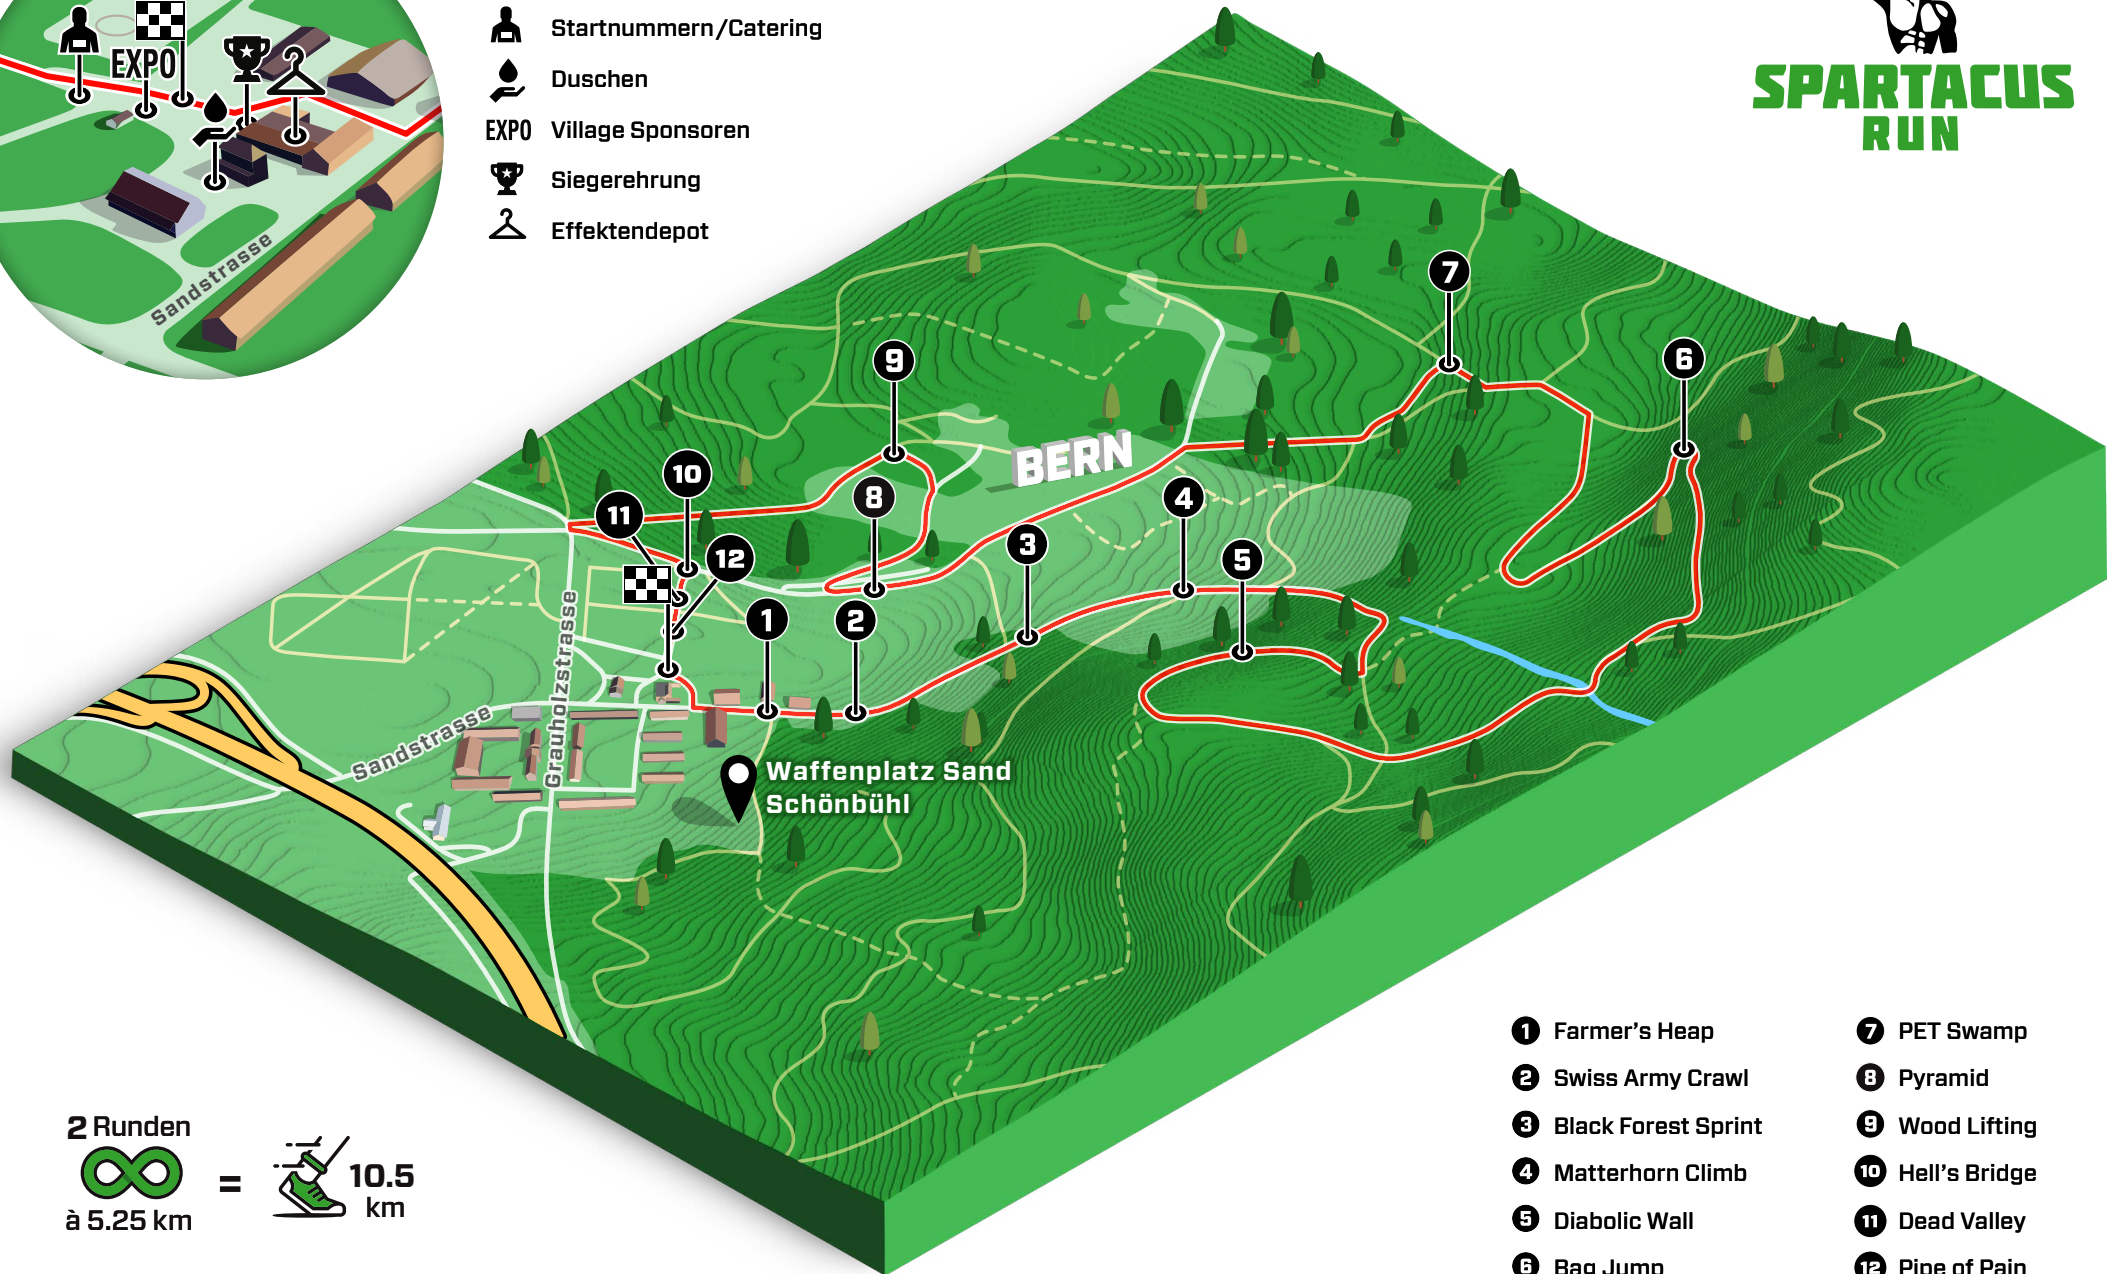

-  Start/Ziel
-  Startnummern/Catering
-  Duschen
- EXPO  Village Sponsoren
-  Siegerehrung
-  Effektendepot

2 Runden
 =  10.5 km
 à 5.25 km

- | | |
|------------------------------|-------------------------|
| 1 Farmer's Heap | 7 PET Swamp |
| 2 Swiss Army Crawl | 8 Pyramid |
| 3 Black Forest Sprint | 9 Wood Lifting |
| 4 Matterhorn Climb | 10 Hell's Bridge |
| 5 Diabolic Wall | 11 Dead Valley |
| 6 Bag Jump | 12 Pipe of Pain |