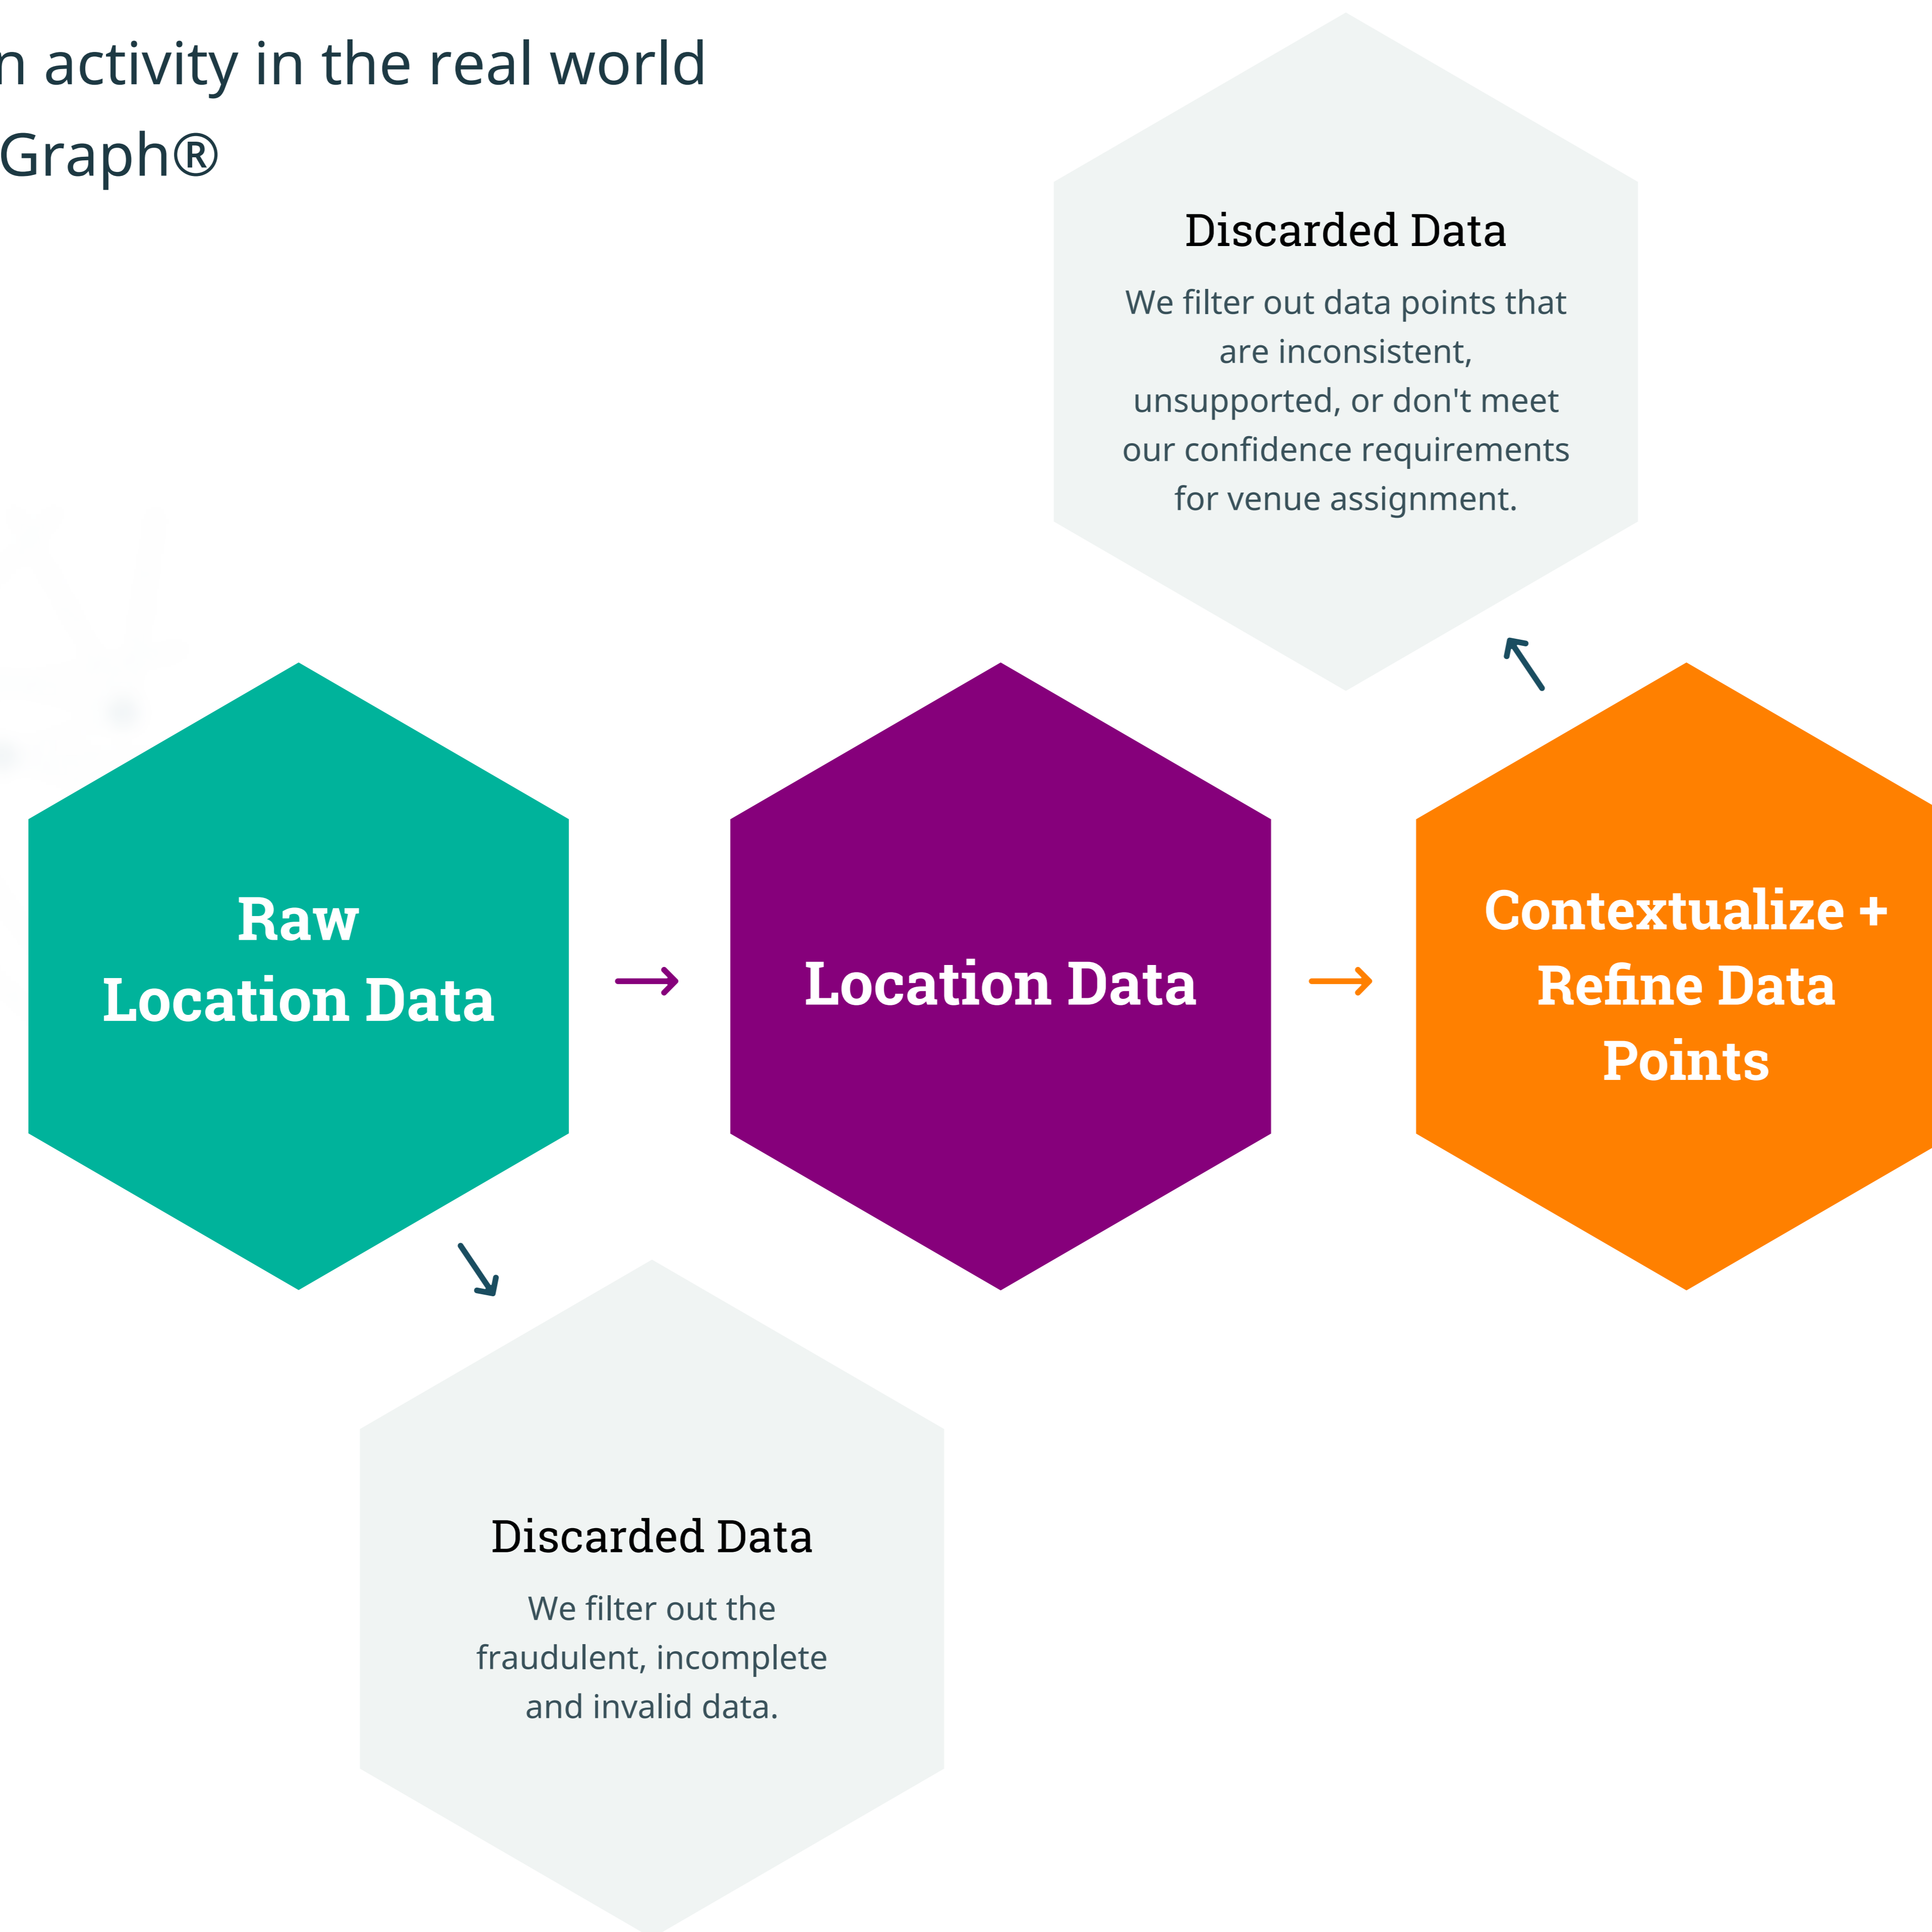

We empower companies to make smarter decisions by providing the most accurate understanding of human activity in the real world through the Real World Graph®

INPUT
Billions of Data Points Collected by Unacast

CONTEXTUALIZE+ Refine Data Points

OUTPUT The Path to Valid Visits

- Consolidate location data from multiple sources
- De-duplicate data
- Vet data against usage criteria
- Analyze spatial and temporal distances between data points for each device
- Assign venues to groups of related data points
- Cross-reference with historic data to ensure consistency
- Enrich Visits with external data based on client needs
- **Result: A Valid Visit**