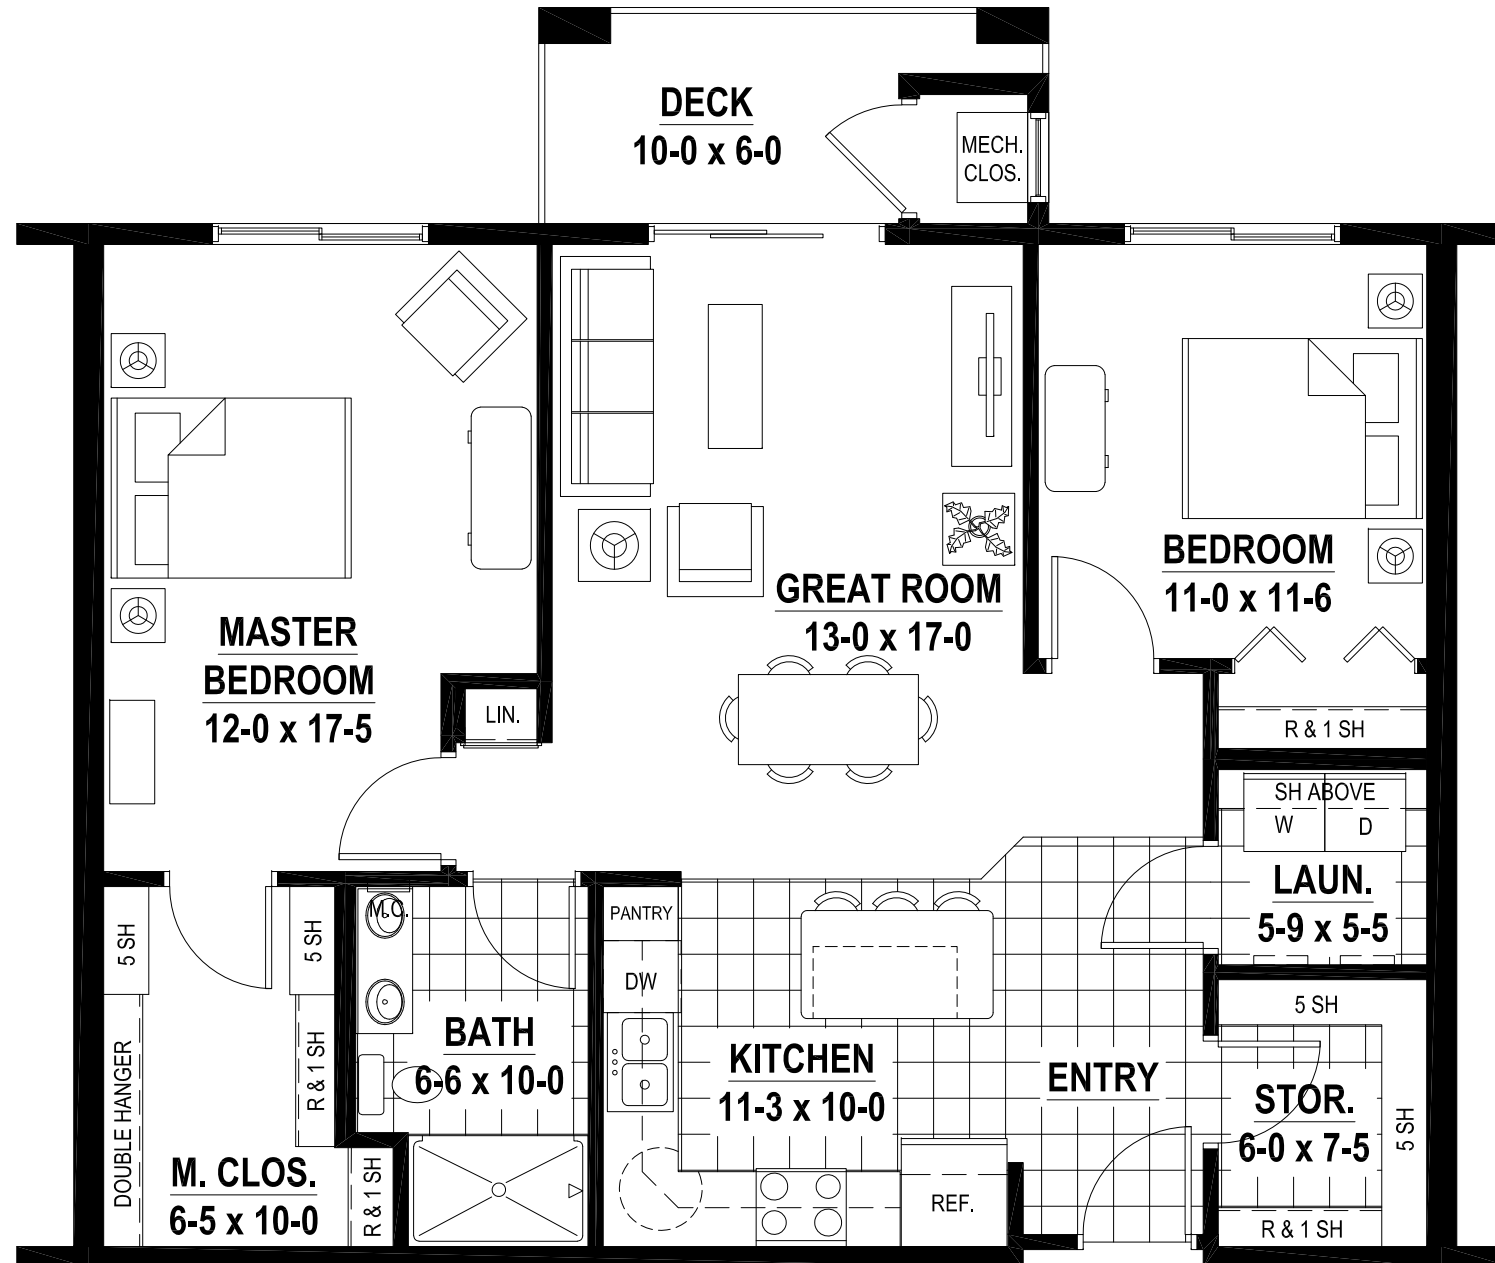

Home G

1,094 square feet
2 bedroom, 1 bath

Scale: 3/16"=1'-0"

Unit plans subject to change without notice. Rev. 01-24-18

To learn more call: 970-699-5454