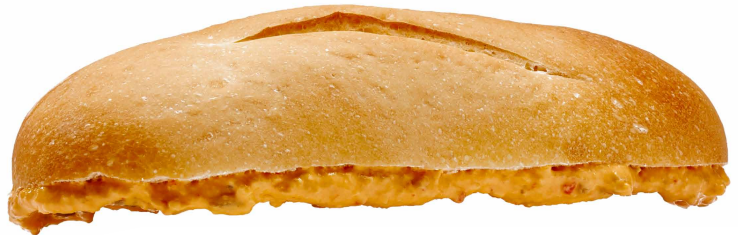

Positively Delicious Ingredients.

The Bread.

Baked fresh in house all day long.

The Toppings.

Super premium. Super craveable.

The Chicken.

Sustainably farmed Petaluma Poultry, antibiotic free, and non-GMO. Hand cut, battered, dipped and small batch fried. Did we mention our batter is gluten free?

The Veggies.

Chopped by hand, pickled and roasted in house.

The Sauces & Spreads.

House-made. Habit-forming.

NUTRITIONAL INFORMATION

	Calories	Calories from Fat	Fat (g)	Saturated Fat (g)	Cholesterol (g)	Sodium (mg)	Carbohydrates (g)	Dietary Fiber (g)	Sugar (g)	Protein (g)
Between Bread										
Spicy Sriracha Buffalo	660	260	29	6	75	2120	70	2	6	27
Starbird	730	340	37	7	75	1450	72	5	4	27
Free Range Ranch	760	340	38	11	105	1640	68	2	4	33
The Outsider	560	240	26	4	75	1510	49	4	5	31
Sweet Honey Mustard	710	330	36	6	75	1630	69	2	4	26
Backyard BBQ	710	300	33	6	75	1610	75	3	9	26
Banh Mi	720	330	37	6	75	1590	70	2	5	26
In a Tortilla										
	in a corn tortilla / in a flour tortilla	in a corn tortilla / in a flour tortilla	in a corn tortilla / in a flour tortilla	in a corn tortilla / in a flour tortilla	in a corn tortilla / in a flour tortilla	in a corn tortilla / in a flour tortilla	in a corn tortilla / in a flour tortilla	in a corn tortilla / in a flour tortilla	in a corn tortilla / in a flour tortilla	in a corn tortilla / in a flour tortilla
Buffalo Blue Taco 	210 / 310	80 / 110	8 / 12	1.5 / 1.5	30 / 30	370 / 730	20 / 35	2 / 2	2 / 2	11 / 14
California Roll Taco 	260 / 360	130 / 160	15 / 18	2.5 / 2.5	30 / 30	330 / 670	21 / 36	3 / 3	2 / 2	12 / 15
Seoul Mate Taco 	240 / 340	110 / 140	12 / 16	2 / 2	30 / 30	350 / 690	21 / 36	2 / 2	2 / 2	11 / 14
Señor Baja Taco 	250 / 360	120 / 150	13 / 17	4 / 4	40 / 40	390 / 740	20 / 35	2 / 2	2 / 2	13 / 16
Pollo Panchito Taco 	210 / 310	70 / 110	8 / 12	2.5 / 2.5	35 / 35	390 / 710	21 / 36	2 / 2	3 / 3	12 / 15