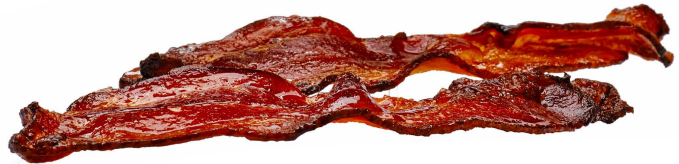

Positively Delicious Ingredients.

The Bread.

Baked fresh in house all day long.

The Toppings.

Super premium. Super craveable.

The Chicken.

Sustainably farmed Petaluma Poultry, antibiotic free, and non-GMO. Hand cut, battered, dipped and small batch fried. Did we mention our batter is gluten free?

The Veggies.

Chopped by hand, pickled and roasted in house.

The Sauces & Spreads.

House-made. Habit-forming.

NUTRITIONAL INFORMATION

	Calories	Calories from Fat	Fat (g)	Saturated Fat (g)	Cholesterol (g)	Sodium (mg)	Carbohydrates (g)	Dietary Fiber (g)	Sugar (g)	Protein (g)
Between Bread										
Spicy Sriracha Buffalo	660	260	29	6	75	2120	70	2	6	27
Starbird	730	340	37	7	75	1450	72	5	4	27
Free Range Ranch	760	340	38	11	105	1640	68	2	4	33
The Outsider	560	240	26	4	75	1510	49	4	5	31
Sweet Honey Mustard	710	330	36	6	75	1630	69	2	4	26
Backyard BBQ	710	300	33	6	75	1610	75	3	9	26
Banh Mi	720	330	37	6	75	1590	70	2	5	26
In a Tortilla										
	in a corn tortilla / in a flour tortilla	in a corn tortilla / in a flour tortilla	in a corn tortilla / in a flour tortilla	in a corn tortilla / in a flour tortilla	in a corn tortilla / in a flour tortilla	in a corn tortilla / in a flour tortilla	in a corn tortilla / in a flour tortilla	in a corn tortilla / in a flour tortilla	in a corn tortilla / in a flour tortilla	in a corn tortilla / in a flour tortilla
Buffalo Blue Taco 	210 / 310	80 / 110	8 / 12	1.5 / 1.5	30 / 30	370 / 730	20 / 35	2 / 2	2 / 2	11 / 14
California Roll Taco 	260 / 360	130 / 160	15 / 18	2.5 / 2.5	30 / 30	330 / 670	21 / 36	3 / 3	2 / 2	12 / 15
Seoul Mate Taco 	240 / 340	110 / 140	12 / 16	2 / 2	30 / 30	350 / 690	21 / 36	2 / 2	2 / 2	11 / 14
Señor Baja Taco 	250 / 360	120 / 150	13 / 17	4 / 4	40 / 40	390 / 740	20 / 35	2 / 2	2 / 2	13 / 16
Pollo Panchito Taco 	210 / 310	70 / 110	8 / 12	2.5 / 2.5	35 / 35	390 / 710	21 / 36	2 / 2	3 / 3	12 / 15