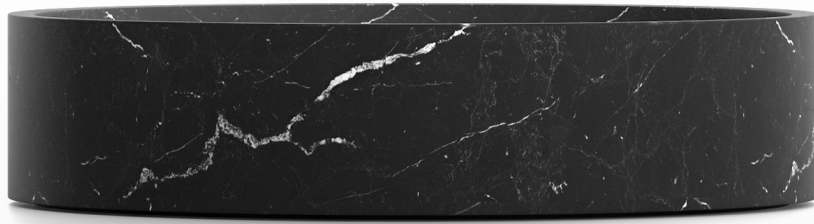

HAYDEN MARTIS

NERO MARQUINA

Hayden Martis Studio

sales@haydenmartis.com

www.haydenmartis.com

+44 (0)744 604 5251

25 Clouesley Mansions

N10ED, Angel, London, United Kingdom

RG HM ENTERPRISES LTD

© 2016 Hayden Martis Studio