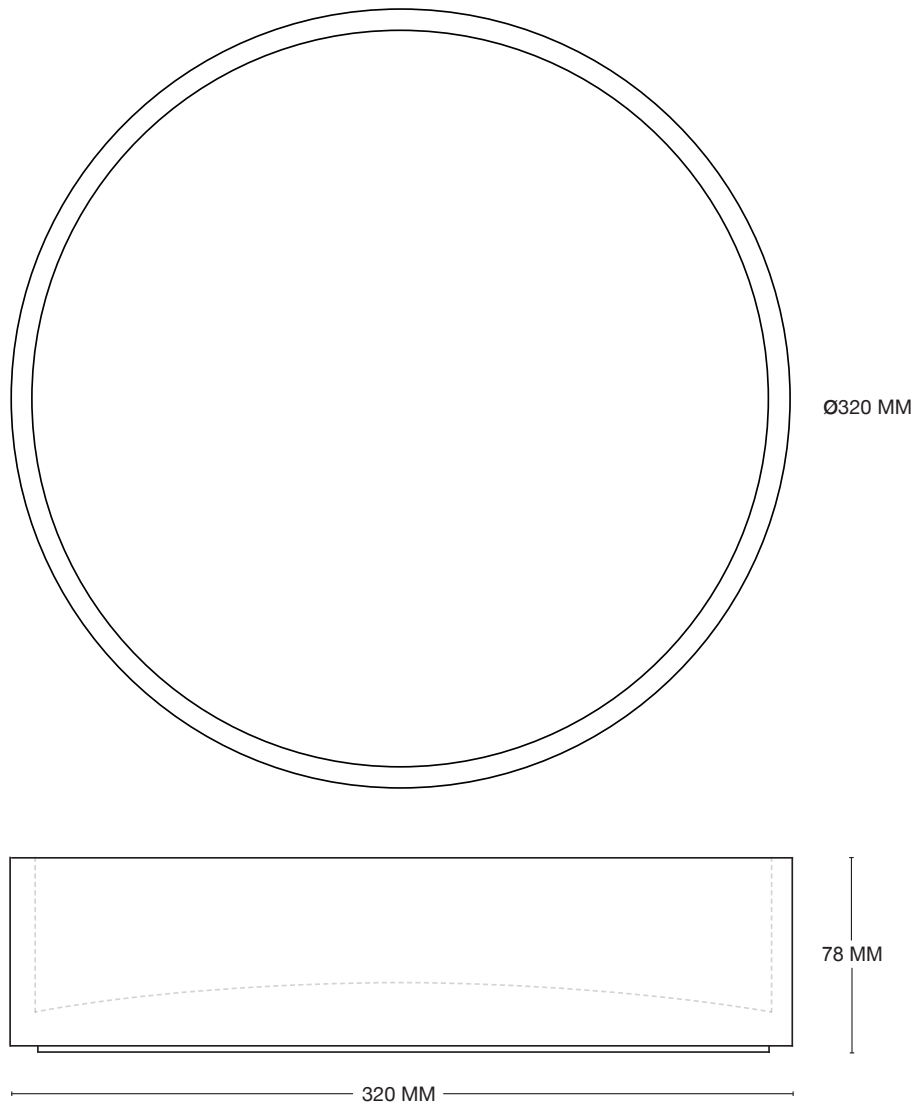

# HAYDEN MARTIS

**Work:** Falloff Bowl

**Stone:** Calacatta (Italy)  
Carrara (Italy)  
Nero Marquina (Spain)  
Nuvolato Apuano (Italy)

**Finish:** Honed & Sealed

**Cleaning:** Soft cloth and warm water.  
Do not use abrasives or chemical cleaners