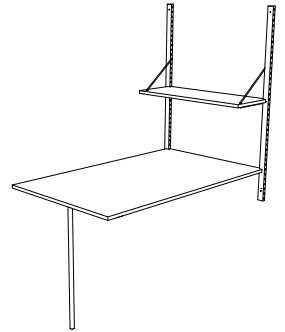

### Hanger Rail Shelf

Add hangers to any space with this elegant hanger rail shelf option

Size	Oak	Walnut	Bamboo
24"	\$216	\$224	\$268
30"	\$233	\$243	\$289
32"	\$261	\$272	\$321

### Cabinet Doors

The two door cabinet comes with clip on European hinges and a full depth adjustable shelf

Size	Oak	Walnut	Bamboo
24"	\$547	\$617	\$801
30"	\$646	\$697	\$920
32"	\$664	\$718	\$951

### Table

the three drawer cabinet has tip-on soft-close drawer slides like all our drawer cabinets

Size	Oak	Walnut	Bamboo
36"	\$405	\$428	\$525
48"	\$465	\$495	\$625