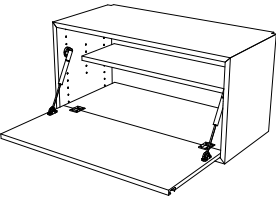

### Shelf

Shelves come in 3 widths 24", 30" & 32" and 4 depths 12", 18." & 32" each shelf includes a pair of support.

Size	Oak	Walnut	Bamboo
24" X 10"	\$83	\$87	\$108
24" X 12"	\$99	\$105	\$129
24" X 18"	\$149	\$157	\$194
24" X 24"	\$198	\$209	\$258
30" X 10"	\$92	\$98	\$123
30" X 12"	\$110	\$117	\$148
30" X 18"	\$165	\$176	\$222
30" X 24"	\$221	\$235	\$296
32" X 10"	\$95	\$101	\$128
32" X 12"	\$114	\$122	\$154
32" X 18"	\$171	\$182	\$231
32" X 24"	\$228	\$243	\$308

### Cabinet Flip

Affectionately call the "Mad Men Mini Bar" it can also be used as a desk for standing or sitting

Size	Oak	Walnut	Bamboo
24"	\$824	\$868	\$1,058
30"	\$894	\$947	\$1,176
32"	\$918	\$973	\$1,215

### Floating Drawer

The single drawer unit holds a 5" deep drawer making the cabinet 5.5" high and 15" deep it come in three width 24" 30" or 32"

Size	Oak	Walnut	Bamboo
24"	\$501	\$532	\$667
30"	\$551	\$587	\$747
32"	\$564	\$603	\$774

### Desk Shelf

The desk shelf is 15" deep the riser is 10" and come in three widths 24" 30" or 32"

Size	Oak	Walnut	Bamboo
24"	\$181	\$198	\$272
30"	\$209	\$230	\$318
32"	\$218	\$240	\$334