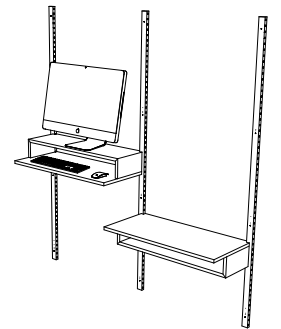

Desk Shelf

The desk shelf is 15" deep the riser is 10" and come in three widths 24" 30" or 32"

Size	Oak	Walnut	Bamboo
24"	$181	$198	$272
30"	$209	$230	$318
32"	$218	$240	$334