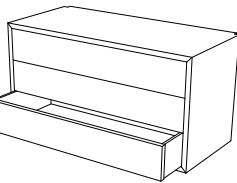

### Table

the three drawer cabinet has tip-on soft-close drawer slides like all our drawer cabinets

Size	Oak	Walnut	Bamboo
36"	\$405	\$428	\$525
48"	\$465	\$495	\$625

### Cabinet 2 Drawers

The double drawer comes in two variants the first has a thin top drawer with a bigger lower drawer for hanging files the second variant has two equal height drawers

Size	Oak	Walnut	Bamboo
24"	\$574	\$617	\$801
30"	\$1,005	\$1,073	\$1,367
32"	\$1,019	\$1,088	\$1,390

### Desk Shelf

The desk shelf is 15" deep the riser is 10" and come in three widths 24" 30" or 32"

Size	Oak	Walnut	Bamboo
24"	\$181	\$198	\$272
30"	\$209	\$230	\$318
32"	\$218	\$240	\$334