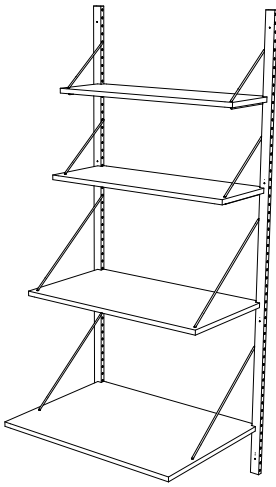

## Plan Perfect with Paper & Pencil

Use the **Grid Planner** as your guide. Cut out and place the components you want from the scale samples on the **Component Page**. Print as many copies as you need or simply draw right on the grid. Then get your cost from the **Price List**

### Shelf

Shelves come in 3 widths 24", 30" & 32" and 4 depths 12", 18." & 32" each shelf includes a pair of support.

Size	Oak	Walnut	Bamboo
24" X 10"	\$83	\$87	\$108
24" X 12"	\$99	\$105	\$129
24" X 18"	\$149	\$157	\$194
24" X 24"	\$198	\$209	\$258
30" X 10"	\$92	\$98	\$123
30" X 12"	\$110	\$117	\$148
30" X 18"	\$165	\$176	\$222
30" X 24"	\$221	\$235	\$296
32" X 10"	\$95	\$101	\$128
32" X 12"	\$114	\$122	\$154
32" X 18"	\$171	\$182	\$231
32" X 24"	\$228	\$243	\$308

### Cabinet Flip

Affectionately call the "Mad Men Mini Bar" it can also be used as a desk for standing or sitting

Size	Oak	Walnut	Bamboo
24"	\$824	\$868	\$1,058
30"	\$894	\$947	\$1,176
32"	\$918	\$973	\$1,215

### Floating Drawer

The single drawer unit holds a 5" deep drawer making the cabinet 5.5" high and 15" deep it come in three width 24" 30" or 32"

Size	Oak	Walnut	Bamboo
24"	\$501	\$532	\$667
30"	\$551	\$587	\$747
32"	\$564	\$603	\$774