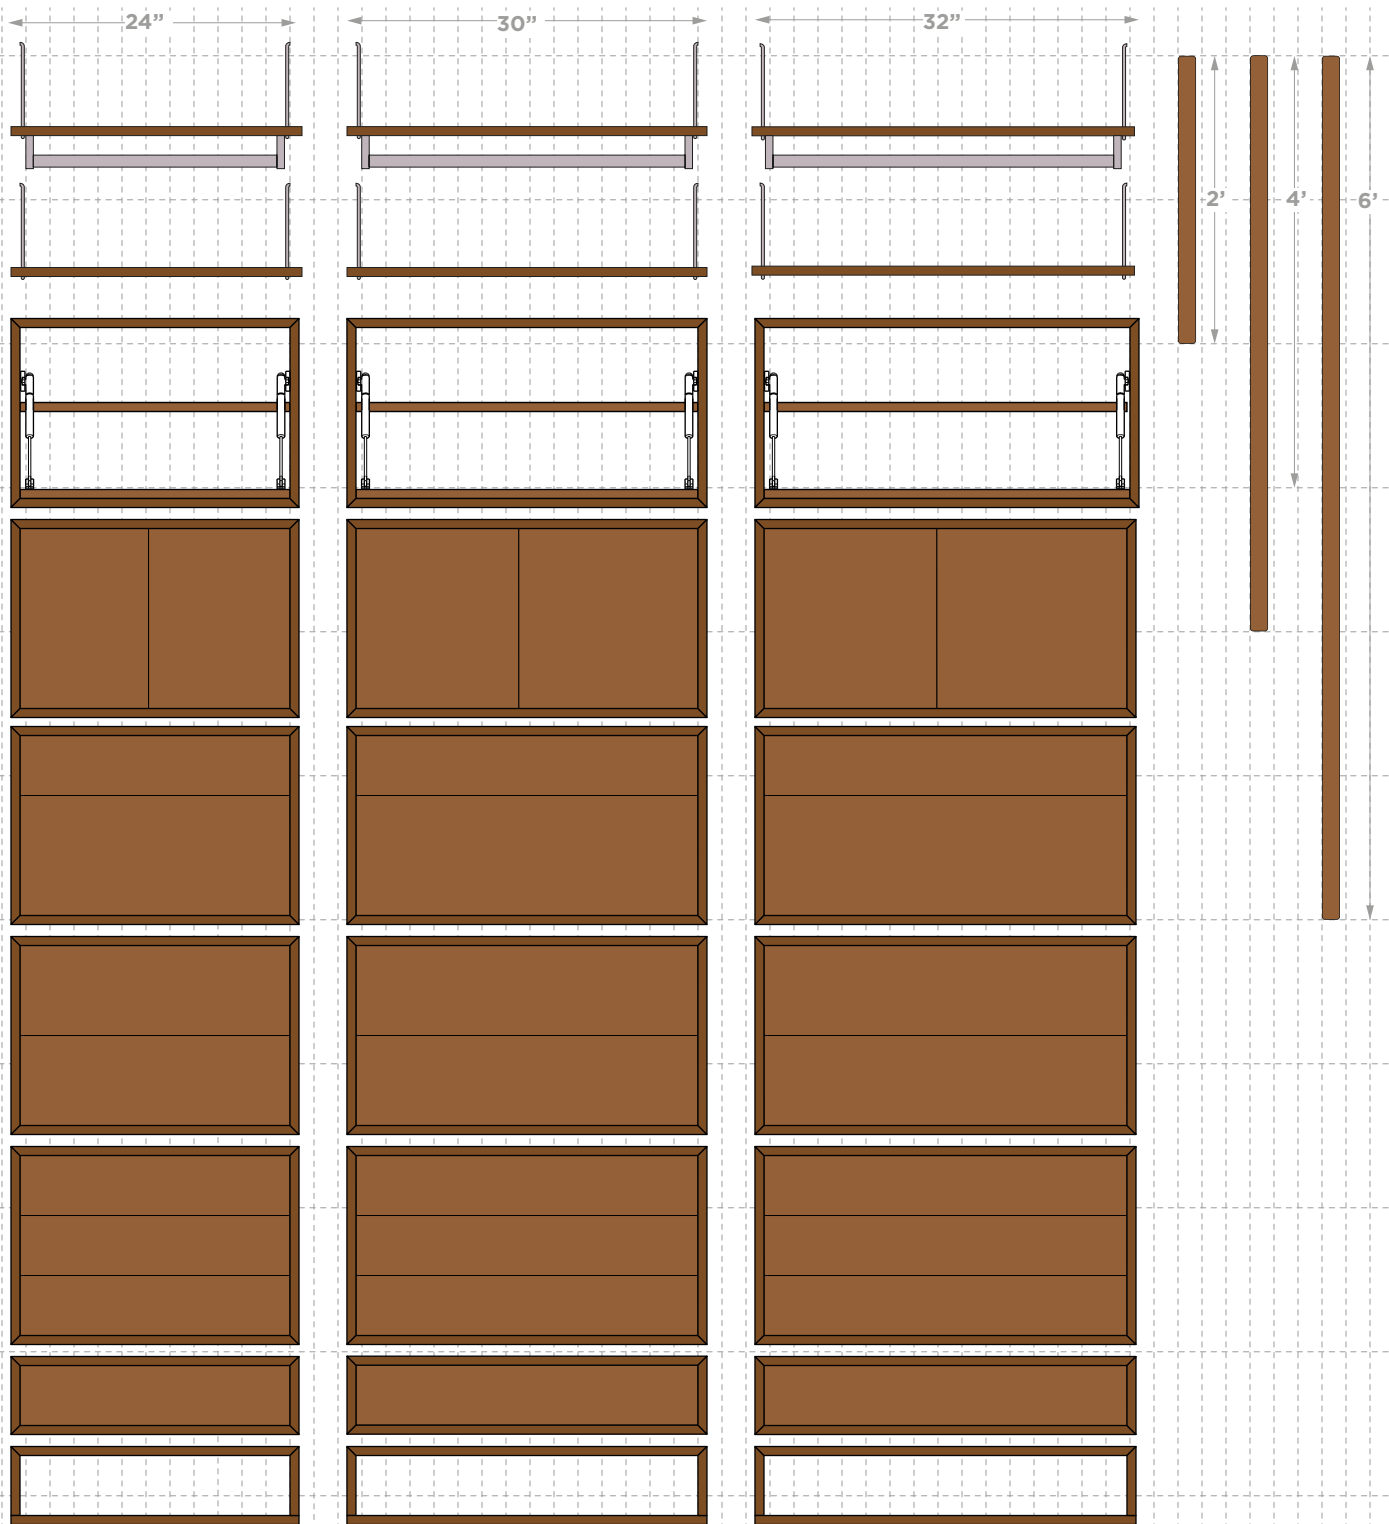

### Shelf

Shelves come in 3 widths 24", 30" & 32" and 4 depths 12", 18." & 32" each shelf includes a pair of support.

Size	Oak	Walnut	Bamboo
24" X 10"	\$83	\$87	\$108
24" X 12"	\$99	\$105	\$129
24" X 18"	\$149	\$157	\$194
24" X 24"	\$198	\$209	\$258
30" X 10"	\$92	\$98	\$123
30" X 12"	\$110	\$117	\$148
30" X 18"	\$165	\$176	\$222
30" X 24"	\$221	\$235	\$296
32" X 10"	\$95	\$101	\$128
32" X 12"	\$114	\$122	\$154
32" X 18"	\$171	\$182	\$231
32" X 24"	\$228	\$243	\$308

### Cabinet Flip

Affectionately call the "Mad Men Mini Bar" it can also be used as a desk for standing or sitting

Size	Oak	Walnut	Bamboo
24"	\$824	\$868	\$1,058
30"	\$894	\$947	\$1,176
32"	\$918	\$973	\$1,215

### Slats

Slats are available in three sizes: two, four and six feet. 1.5" wide .75" thick and may be combined to make other lengths.

Size	Oak	Walnut	Bamboo
6'	\$81	\$97	\$194
4'	\$54	\$65	\$130
2'	\$27	\$32	\$65

### Floating Drawer

The single drawer unit holds a 5" deep drawer making the cabinet 5.5" high and 15" deep it come in three width 24" 30" or 32"

Size	Oak	Walnut	Bamboo
24"	\$501	\$532	\$667
30"	\$551	\$587	\$747
32"	\$564	\$603	\$774