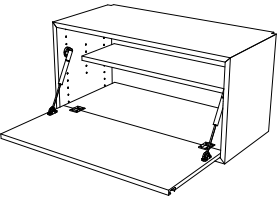

Plan Perfect with Paper & Pencil

Use the **Grid Planner** as your guide. Cut out and place the components you want from the scale samples on the **Component Page**. Print as many copies as you need or simply draw right on the grid. Then get your cost from the **Price List**

Shelf

Shelves come in 3 widths 24", 30" & 32" and 4 depths 12", 18." & 32" each shelf includes a pair of support.

Size	Oak	Walnut	Bamboo
24" X 10"	\$129	\$139	\$186
24" X 12"	\$155	\$167	\$223
24" X 18"	\$233	\$250	\$344
24" X 24"	\$311	\$333	\$446
30" X 10"	\$150	\$162	\$221
30" X 12"	\$181	\$195	\$226
30" X 18"	\$271	\$295	\$397
30" X 24"	\$361	\$389	\$530
32" X 10"	\$158	\$170	\$233
32" X 12"	\$189	\$204	\$279
32" X 18"	\$284	\$306	\$419
32" X 24"	\$378	\$408	\$558

Cabinet Flip

Affectionately call the "Mad Men Mini Bar" it can also be used as a desk for standing or sitting

Size	Oak	Walnut	Bamboo
24"	\$1,264	\$1,351	\$1,791
30"	\$1,422	\$1,527	\$2,055
32"	\$1,474	\$1,586	\$2,142