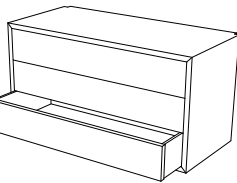

Shelf

Shelves come in 3 widths 24", 30" & 32" and 4 depths 12", 18." & 32" each shelf includes a pair of support.

Size	Oak	Walnut	Bamboo
24" X 10"	\$129	\$139	\$186
24" X 12"	\$155	\$167	\$223
24" X 18"	\$233	\$250	\$344
24" X 24"	\$311	\$333	\$446
30" X 10"	\$150	\$162	\$221
30" X 12"	\$181	\$195	\$226
30" X 18"	\$271	\$295	\$397
30" X 24"	\$361	\$389	\$530
32" X 10"	\$158	\$170	\$233
32" X 12"	\$189	\$204	\$279
32" X 18"	\$284	\$306	\$419
32" X 24"	\$378	\$408	\$558

Cabinet Flip

Affectionately call the "Mad Men Mini Bar" it can also be used as a desk for standing or sitting

Size	Oak	Walnut	Bamboo
24"	\$1,264	\$1,351	\$1,791
30"	\$1,422	\$1,527	\$2,055
32"	\$1,474	\$1,586	\$2,142

Cabinet Doors

The two door cabinet comes with clip on European hinges and a full depth adjustable shelf

Size	Oak	Walnut	Bamboo
24"	\$1,000	\$1,085	\$1,510
30"	\$1,160	\$1,263	\$1,777
32"	\$1,202	\$1,310	\$1,848

Cabinet 2 Drawers

The double drawer comes in two variants the first has a thin top drawer with a bigger lower drawer for hanging files the second variant has two equal height drawers

Size	Oak	Walnut	Bamboo
24"	\$1,505	\$1,621	\$2,201
30"	\$1,684	\$1,820	\$2,500
32"	\$1,716	\$1,855	\$2,553