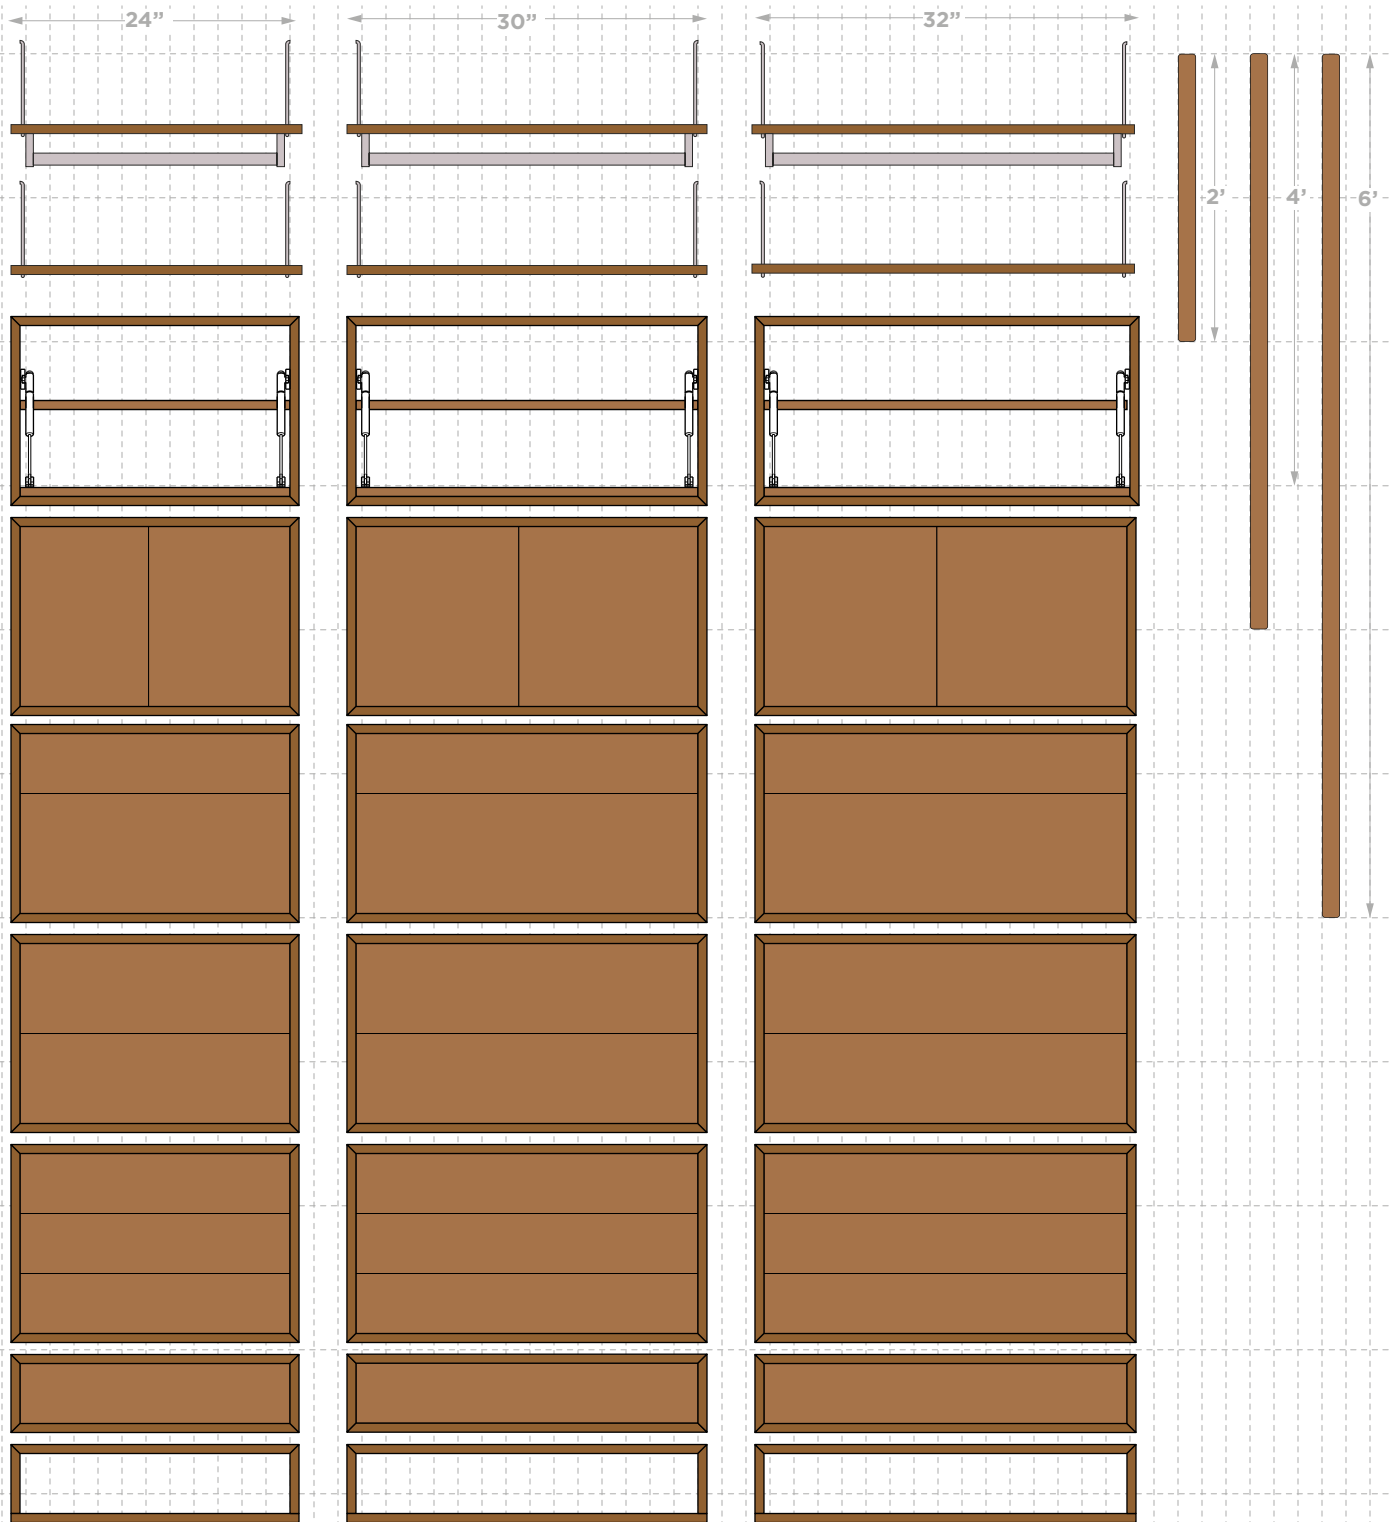

Shelf

Shelves come in 3 widths 24", 30" & 32" and 4 depths 12", 18." & 32" each shelf includes a pair of support.

Size	Oak	Walnut	Bamboo
24" X 10"	\$129	\$139	\$186
24" X 12"	\$155	\$167	\$223
24" X 18"	\$233	\$250	\$344
24" X 24"	\$311	\$333	\$446
30" X 10"	\$150	\$162	\$221
30" X 12"	\$181	\$195	\$226
30" X 18"	\$271	\$295	\$397
30" X 24"	\$361	\$389	\$530
32" X 10"	\$158	\$170	\$233
32" X 12"	\$189	\$204	\$279
32" X 18"	\$284	\$306	\$419
32" X 24"	\$378	\$408	\$558

Cabinet Flip

Affectionately call the "Mad Men Mini Bar" it can also be used as a desk for standing or sitting

Size	Oak	Walnut	Bamboo
24"	\$1,264	\$1,351	\$1,791
30"	\$1,422	\$1,527	\$2,055
32"	\$1,474	\$1,586	\$2,142

Slats

Slats are available in three sizes: two, four and six feet. 1.5" wide .75" thick and may be combined to make other lengths.

Size	Oak	Walnut	Bamboo
6'	\$162	\$194	\$389
4'	\$108	\$130	\$259
2'	\$54	\$65	\$130

Floating Drawer

The single drawer unit holds a 5" deep drawer making the cabinet 5.5" high and 15" deep it come in three width 24" 30" or 32"

Size	Oak	Walnut	Bamboo
24"	\$812	\$874	\$1,185
30"	\$924	\$995	\$1,366
32"	\$953	\$1,030	\$1,419