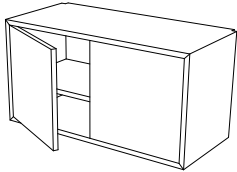

Shelf

Shelves come in 3 widths 24", 30" & 32" and 4 depths 12", 18." & 32" each shelf includes a pair of support.

Size	Oak	Walnut	Bamboo
24" X 10"	\$129	\$139	\$186
24" X 12"	\$155	\$167	\$223
24" X 18"	\$233	\$250	\$344
24" X 24"	\$311	\$333	\$446
30" X 10"	\$150	\$162	\$221
30" X 12"	\$181	\$195	\$226
30" X 18"	\$271	\$295	\$397
30" X 24"	\$361	\$389	\$530
32" X 10"	\$158	\$170	\$233
32" X 12"	\$189	\$204	\$279
32" X 18"	\$284	\$306	\$419
32" X 24"	\$378	\$408	\$558

Cabinet Flip

Affectionately call the "Mad Men Mini Bar" it can also be used as a desk for standing or sitting

Size	Oak	Walnut	Bamboo
24"	\$1,264	\$1,351	\$1,791
30"	\$1,422	\$1,527	\$2,055
32"	\$1,474	\$1,586	\$2,142

Cabinet Doors

The two door cabinet comes with clip on European hinges and a full depth adjustable shelf

Size	Oak	Walnut	Bamboo
24"	\$1,000	\$1,085	\$1,510
30"	\$1,160	\$1,263	\$1,777
32"	\$1,202	\$1,310	\$1,848