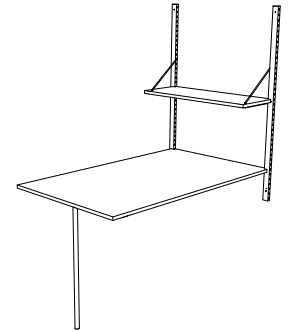

Floating Drawer

The single drawer unit holds a 5" deep drawer making the cabinet 5.5" high and 15" deep it come in three width 24" 30" or 32"

Size	Oak	Walnut	Bamboo
24"	\$812	\$874	\$1,185
30"	\$924	\$995	\$1,366
32"	\$953	\$1,030	\$1,419

Hanger Rail Shelf

Add hangers to any space with this elegant hanger rail shelf option

Size	Oak	Walnut	Bamboo
24"	\$300	\$317	\$402
30"	\$338	\$359	\$465
32"	\$374	\$396	\$509

Table

the three drawer cabinet has tip-on soft-close drawer slides like all our drawer cabinets

Size	Oak	Walnut	Bamboo
36"	\$630	\$630	\$900
48"	\$765	\$765	\$1,125

Desk Shelf

The desk shelf is 15" deep the riser is 10" and come in three widths 24" 30" or 32"

Size	Oak	Walnut	Bamboo
24"	\$351	\$385	\$555
30"	\$414	\$455	\$660
32"	\$435	\$479	\$695