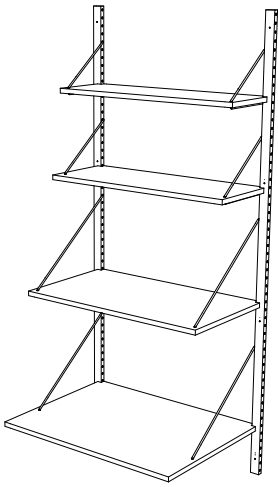

Plan Perfect with Paper & Pencil

Use the **Grid Planner** as your guide. Cut out and place the components you want from the scale samples on the **Component Page**. Print as many copies as you need or simply draw right on the grid. Then get your cost from the **Price List**

Shelf

Shelves come in 3 widths 24", 30" & 32" and 4 depths 12", 18." & 32" each shelf includes a pair of support.

Size	Oak	Walnut	Bamboo
24" X 10"	\$129	\$139	\$186
24" X 12"	\$155	\$167	\$223
24" X 18"	\$233	\$250	\$344
24" X 24"	\$311	\$333	\$446
30" X 10"	\$150	\$162	\$221
30" X 12"	\$181	\$195	\$226
30" X 18"	\$271	\$295	\$397
30" X 24"	\$361	\$389	\$530
32" X 10"	\$158	\$170	\$233
32" X 12"	\$189	\$204	\$279
32" X 18"	\$284	\$306	\$419
32" X 24"	\$378	\$408	\$558

Cabinet Flip

Affectionately call the "Mad Men Mini Bar" it can also be used as a desk for standing or sitting

Size	Oak	Walnut	Bamboo
24"	\$1,264	\$1,351	\$1,791
30"	\$1,422	\$1,527	\$2,055
32"	\$1,474	\$1,586	\$2,142

Floating Drawer

The single drawer unit holds a 5" deep drawer making the cabinet 5.5" high and 15" deep it come in three width 24" 30" or 32"

Size	Oak	Walnut	Bamboo
24"	\$812	\$874	\$1,185
30"	\$924	\$995	\$1,366
32"	\$953	\$1,030	\$1,419